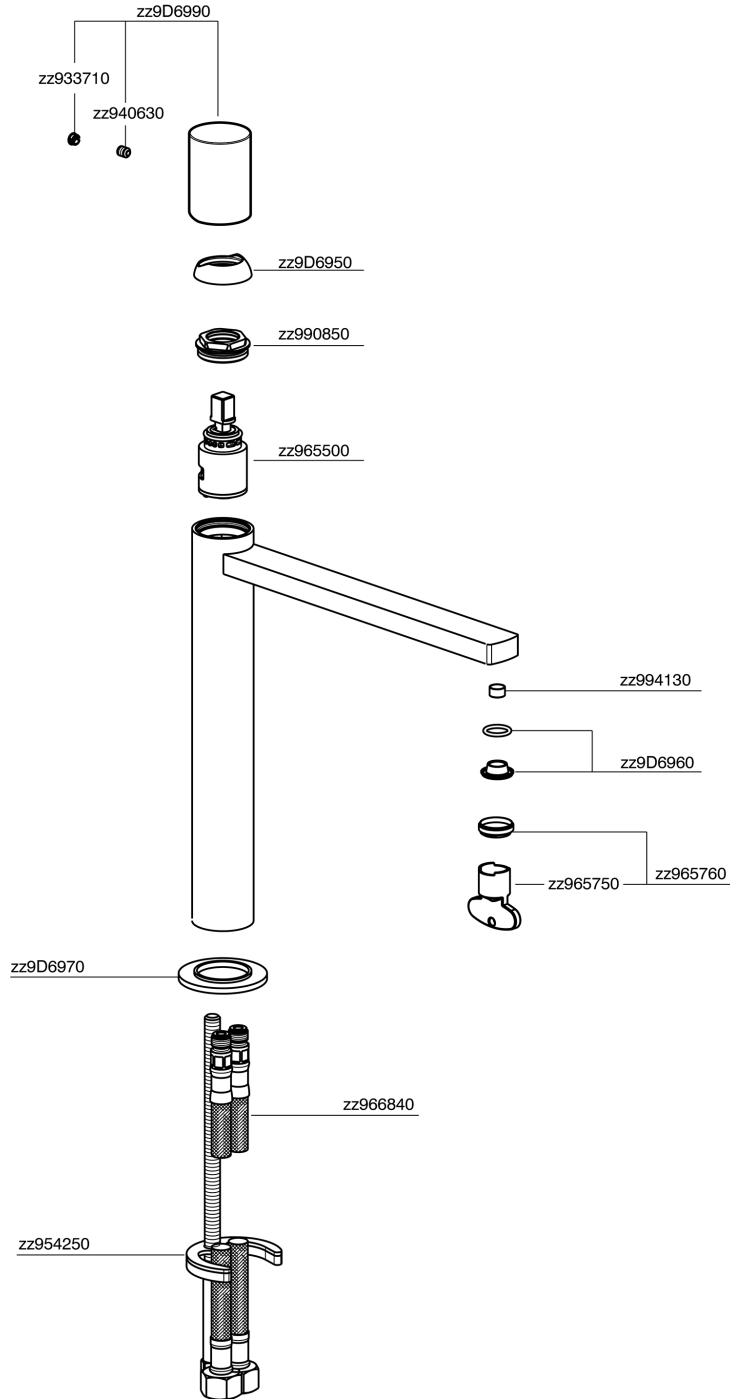

Single lever tall washbasin mixer SMOOTH X32_X4003544

X4003544

<https://en.cisal.it/single-lever-tall-washbasin-mixer-smooth-x32x4003544>

2024-09-19