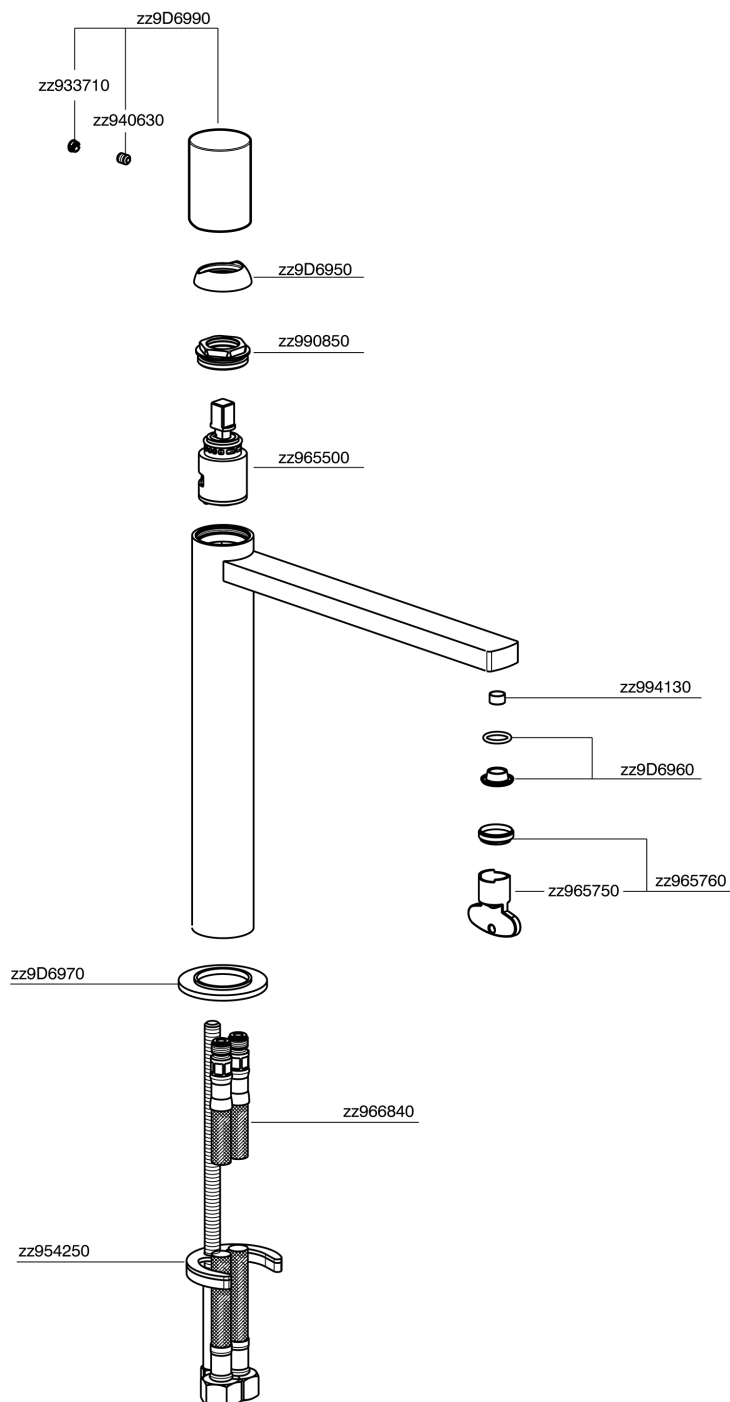

Single lever tall washbasin mixer SMOOTH X32_X4003544

MODEL **X4003544**

Single lever tall washbasin mixer, without automatic pop up waste, G.3/8" Stainless Steel Flexible, with smooth lever, Inox AISI 316L

AVAILABLE FINISHINGS

-  **5H** 5H Dark Brass Brushed
-  **5L** 5L Brushed Black Titanium
-  **5N** 5N Brushed Rose Gold
-  **D1** D1 Brushed Inox

CHARACTERISTICS

Cartridge Spare Parts **ZZ96550000**

25 mm Cartridge

Single lever tall washbasin mixer SMOOTH X32_X4003544

X4003544

<https://en.cisal.it/single-lever-tall-washbasin-mixer-smooth-x32x4003544>

2024-09-19