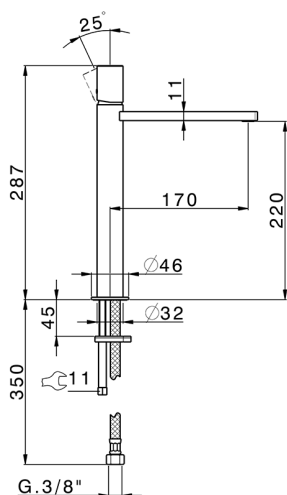

Single lever tall washbasin mixer SMOOTH X32_X4003544

MODEL **X4003544**

Single lever tall washbasin mixer, without automatic pop up waste, G.3/8" Stainless Steel Flexible, with smooth lever, Inox AISI 316L

AVAILABLE FINISHINGS

-  **5H** 5H Dark Brass Brushed
-  **5L** 5L Brushed Black Titanium
-  **5N** 5N Brushed Rose Gold
-  **D1** D1 Brushed Inox

CHARACTERISTICS

Cartridge Spare Parts **ZZ96550000**

25 mm Cartridge

Single lever tall washbasin mixer SMOOTH X32_X4003544

X4003544

<https://en.cisal.it/single-lever-tall-washbasin-mixer-smooth-x32x4003544>

2024-09-19