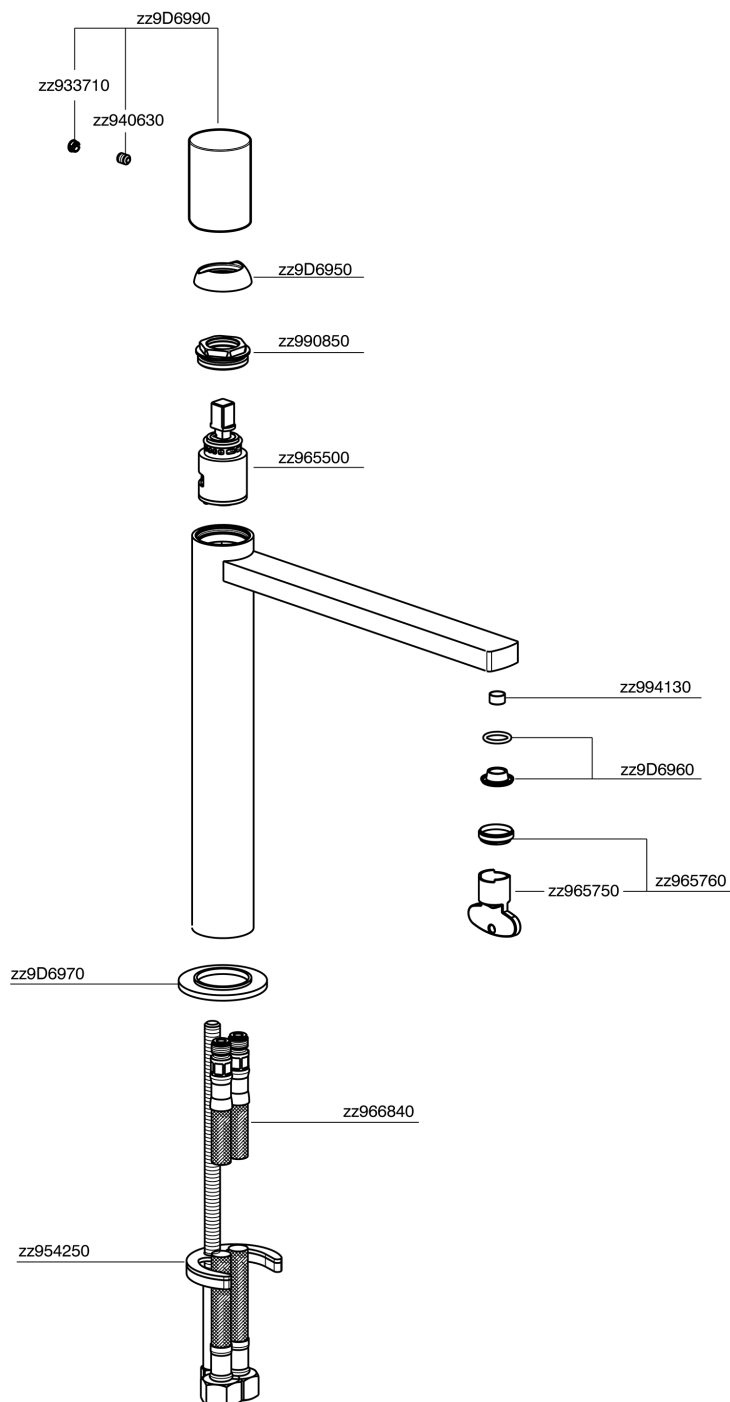

## Single lever tall washbasin mixer SMOOTH X32\_X4003544

X4003544

<https://en.cisal.it/single-lever-tall-washbasin-mixer-smooth-x32x4003544>

2024-09-19