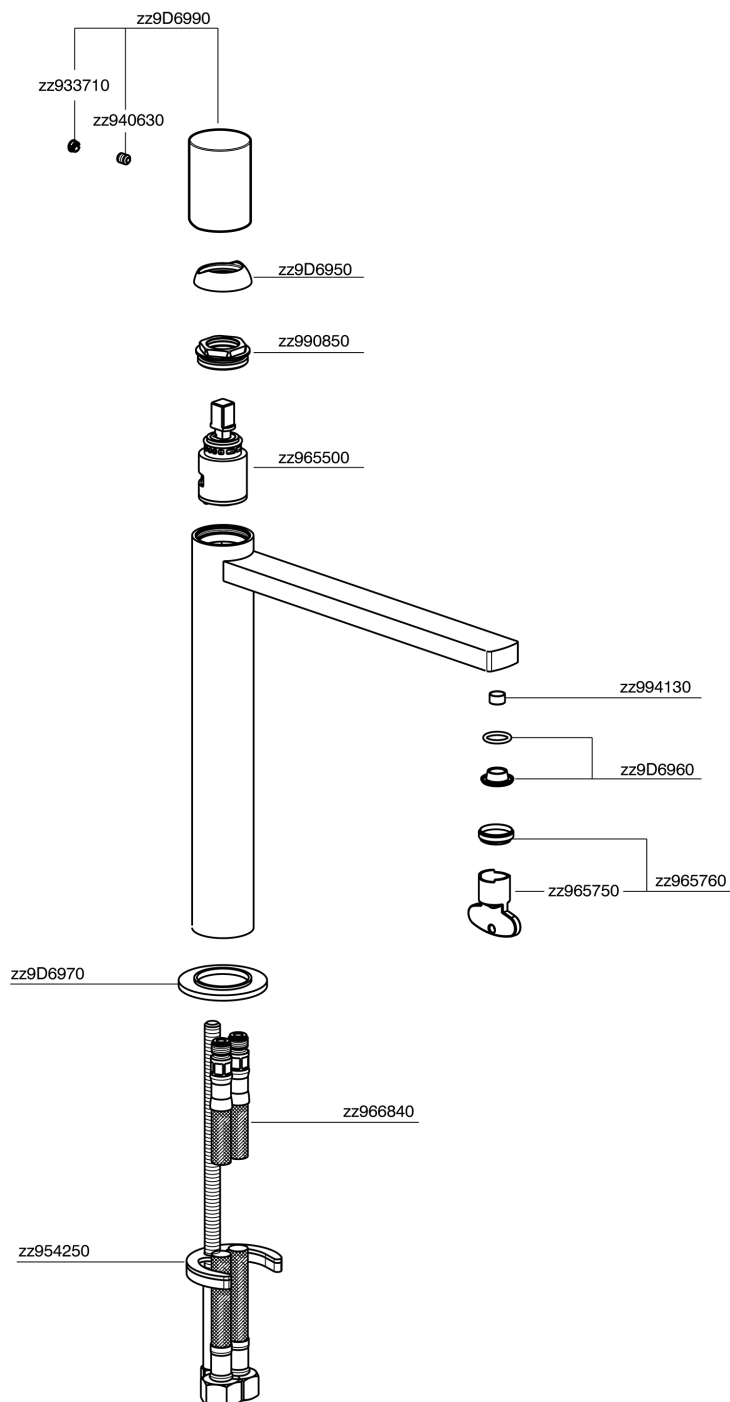

Single lever tall washbasin mixer SMOOTH X32_X4003544

MODEL **X4003544**

Single lever tall washbasin mixer, without automatic pop up waste, G.3/8" Stainless Steel Flexible, with smooth lever, Inox AISI 316L

AVAILABLE FINISHINGS

-  **5H** 5H Dark Brass Brushed
-  **5L** 5L Brushed Black Titanium
-  **5N** 5N Brushed Rose Gold
-  **D1** D1 Brushed Inox

CHARACTERISTICS

Cartridge Spare Parts **ZZ96550000**

25 mm Cartridge

Single lever tall washbasin mixer SMOOTH X32_X4003544

X4003544

<https://en.cisal.it/single-lever-tall-washbasin-mixer-smooth-x32x4003544>

2024-09-16