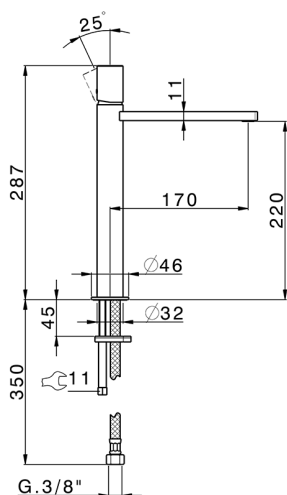

Single lever tall washbasin mixer SMOOTH X32_X4003544

MODEL **X4003544**

Single lever tall washbasin mixer, without automatic pop up waste, G.3/8" Stainless Steel Flexible, with smooth lever, Inox AISI 316L

AVAILABLE FINISHINGS

-  **5H** 5H Dark Brass Brushed
-  **5L** 5L Brushed Black Titanium
-  **5N** 5N Brushed Rose Gold
-  **D1** D1 Brushed Inox

CHARACTERISTICS

Cartridge Spare Parts **ZZ96550000**

25 mm Cartridge

Single lever tall washbasin mixer SMOOTH X32_X4003544

X4003544

<https://en.cisal.it/single-lever-tall-washbasin-mixer-smooth-x32x4003544>

2024-09-16