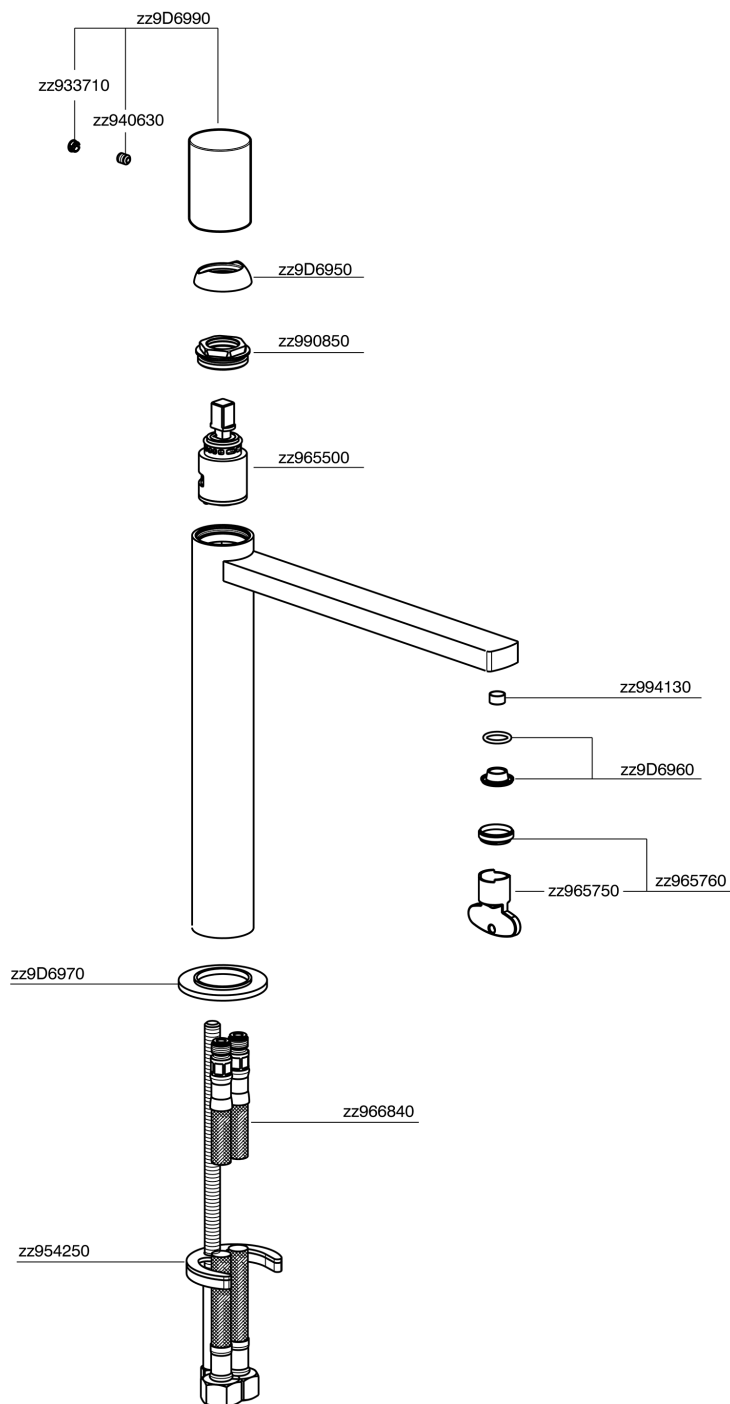

## Single lever tall washbasin mixer SMOOTH X32\_X4003544

X4003544

<https://en.cisal.it/single-lever-tall-washbasin-mixer-smooth-x32x4003544>

2024-09-16