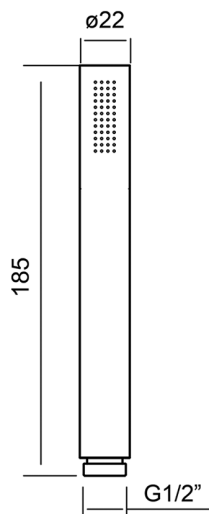

Handshower SHOWER_DS018920

MODEL **DS018920**

Handshower, 22 mm one spray INOX hand shower, INOX AISI 316L

AVAILABLE FINISHINGS

D1 D1 Brushed Inox

CHARACTERISTICS

2026-06-13