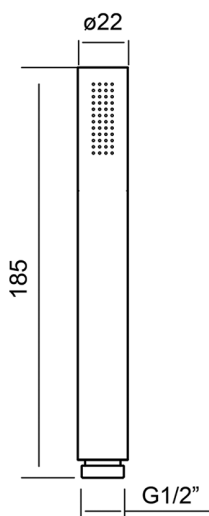

Handshower SHOWER_DS018920

MODEL **DS018920**

Handshower, 22 mm one spray INOX hand shower, INOX AISI 316L

AVAILABLE FINISHINGS

D1 D1 Brushed Inox

CHARACTERISTICS

2026-06-04