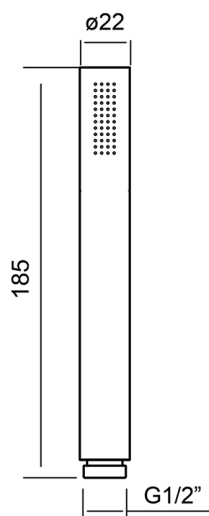

Handshower SHOWER_DS018920

MODEL **DS018920**

Handshower, 22 mm one spray INOX hand shower, INOX AISI 316L

AVAILABLE FINISHINGS

D1 D1 Brushed Inox

CHARACTERISTICS

2026-04-04