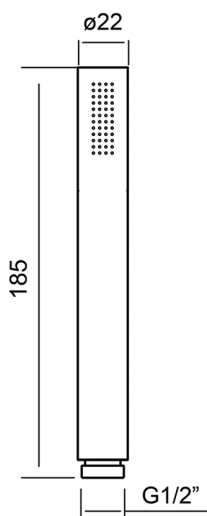

Handshower SHOWER_DS018920

MODEL **DS018920**

Handshower, 22 mm one spray INOX hand shower, INOX AISI 316L

AVAILABLE FINISHINGS

D1 D1 Brushed Inox

CHARACTERISTICS

2026-06-05