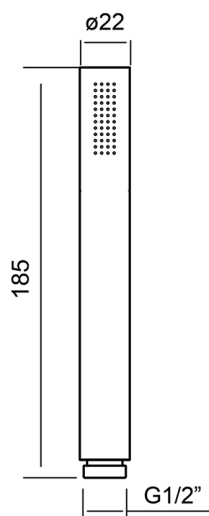

## Handshower SHOWER\_DS018920

MODEL **DS018920**

Handshower, 22 mm one spray INOX hand shower, INOX AISI 316L

AVAILABLE FINISHINGS

**D1** D1 Brushed Inox

CHARACTERISTICS

2026-04-24