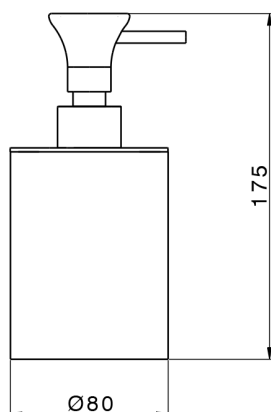

## Soap dispenser holder VITA\_VI090610

MODEL **VI090610**

Soap dispenser holder

AVAILABLE FINISHINGS

-  **4Q** 4Q Matt White
-  **61** 61 White/Chrome

CHARACTERISTICS

2024-12-22