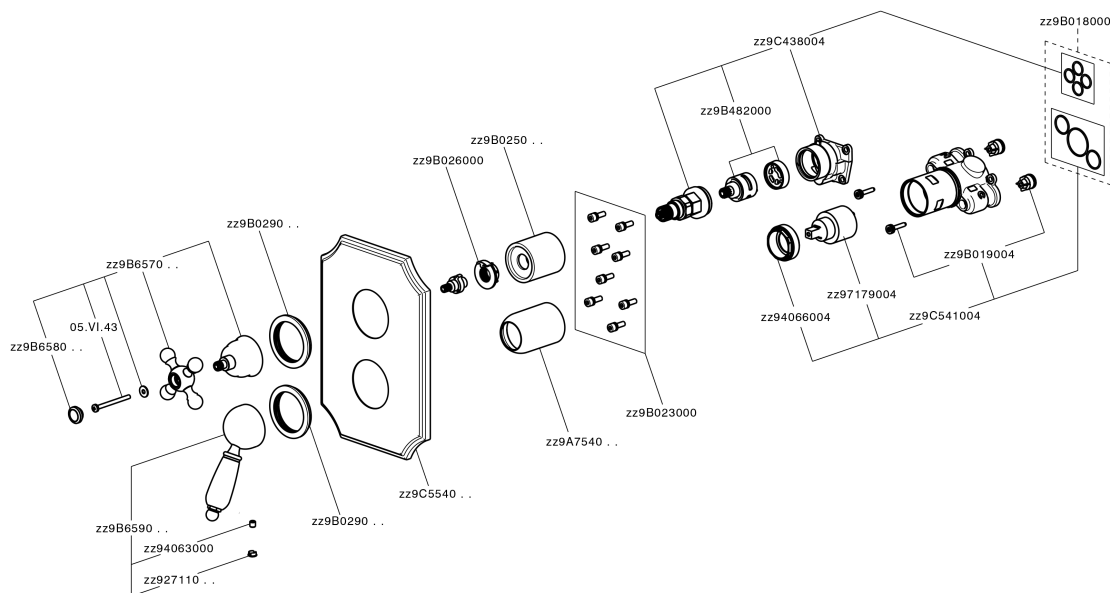

Exposed part for Single Lever One Box Valve ONE BOX_EM0BM030

EM0BM030

<https://en.cisal.it/exposed-part-for-single-lever-one-box-valve-one-box-em0bm030>

One Box Universal Concealed Part ONE BOX_ZA00B031

ZA00B031

<https://en.cisal.it/one-box-universal-concealed-part-one-box-za00b031>

One Box Universal Concealed Part ONE BOX_ZA00B030

ZA00B030

<https://en.cisal.it/one-box-universal-concealed-part-one-box-za00b030>

2026-05-19