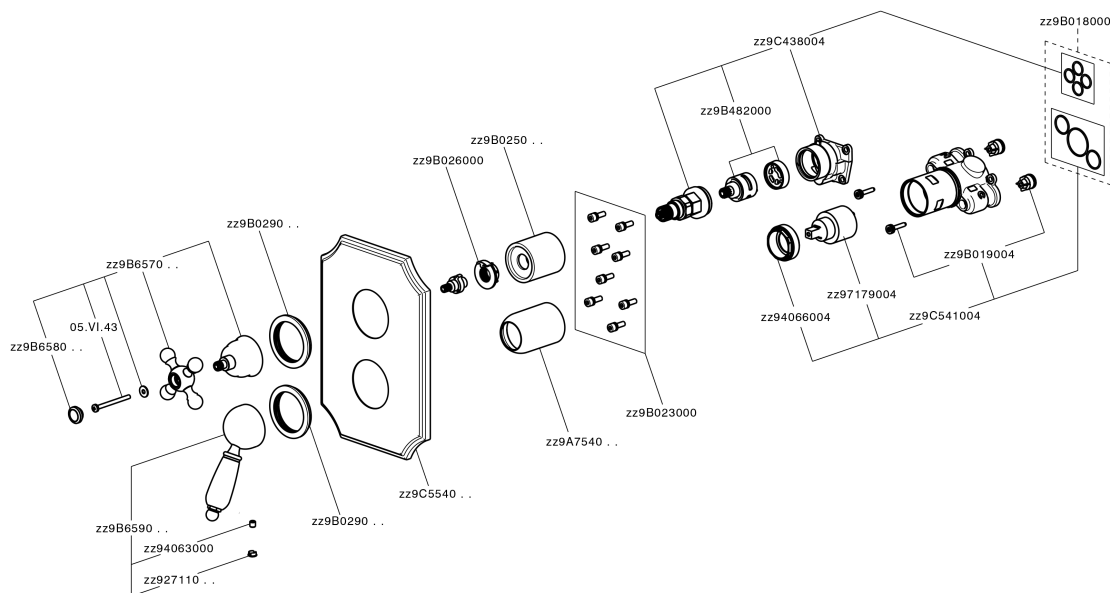

Exposed part for Single Lever One Box Valve ONE BOX_EM0BM030

EM0BM030

<https://en.cisal.it/exposed-part-for-single-lever-one-box-valve-one-box-em0bm030>

One Box Universal Concealed Part ONE BOX_ZA00B031

ZA00B031

<https://en.cisal.it/one-box-universal-concealed-part-one-box-za00b031>

One Box Universal Concealed Part ONE BOX_ZA00B030

ZA00B030

<https://en.cisal.it/one-box-universal-concealed-part-one-box-za00b030>

2026-04-05