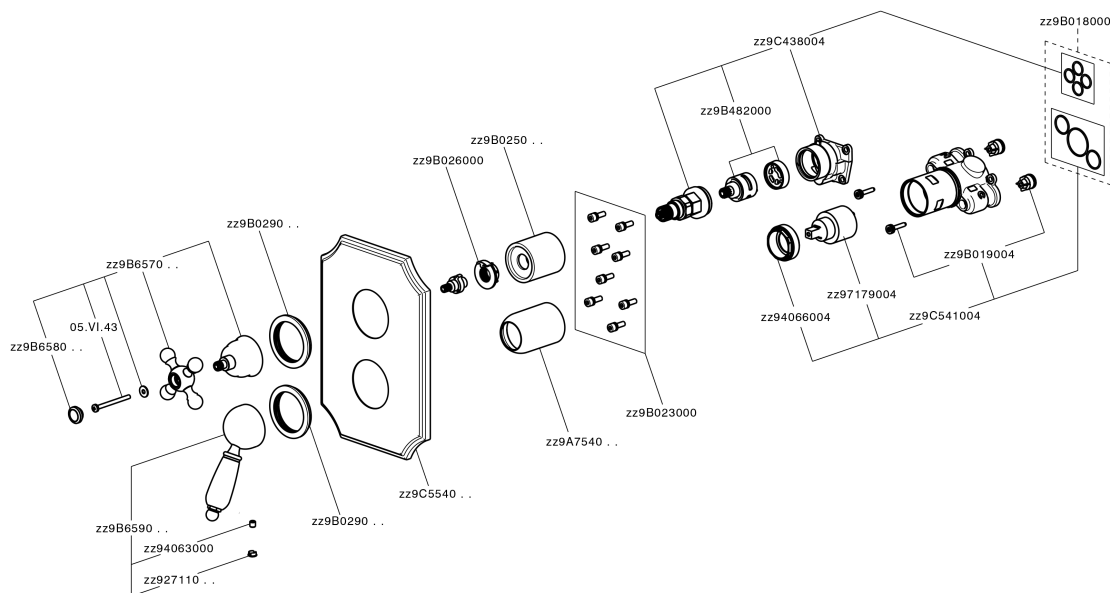

Exposed part for Single Lever One Box Valve ONE BOX_EM0BM030

EM0BM030

<https://en.cisal.it/exposed-part-for-single-lever-one-box-valve-one-box-em0bm030>

One Box Universal Concealed Part ONE BOX_ZA00B031

ZA00B031

<https://en.cisal.it/one-box-universal-concealed-part-one-box-za00b031>

One Box Universal Concealed Part ONE BOX_ZA00B030

ZA00B030

<https://en.cisal.it/one-box-universal-concealed-part-one-box-za00b030>

2026-06-14