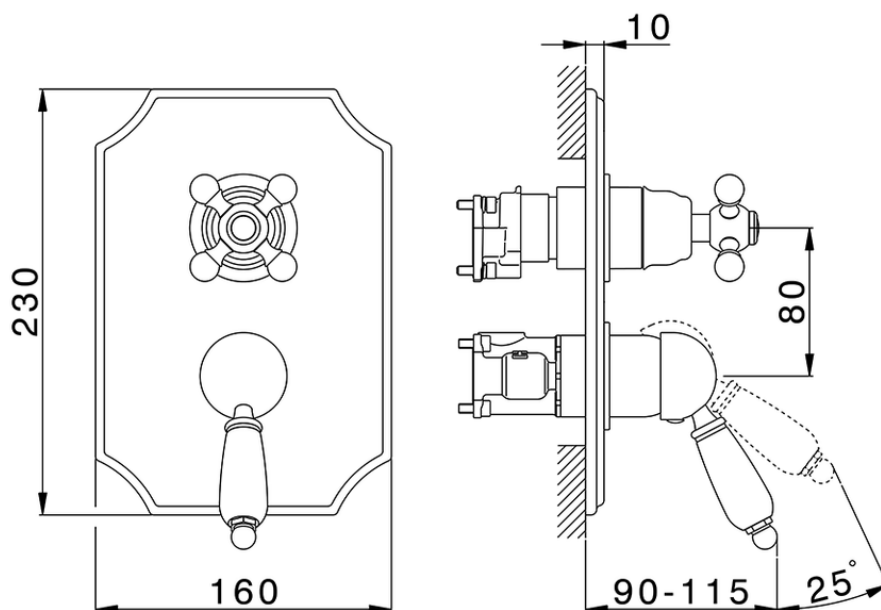

Exposed part for Single Lever One Box Valve ONE BOX_EM0BM030

EM0BM030

<https://en.cisal.it/exposed-part-for-single-lever-one-box-valve-one-box-em0bm030>

ZA00B031

<https://en.cisal.it/one-box-universal-concealed-part-one-box-za00b031>