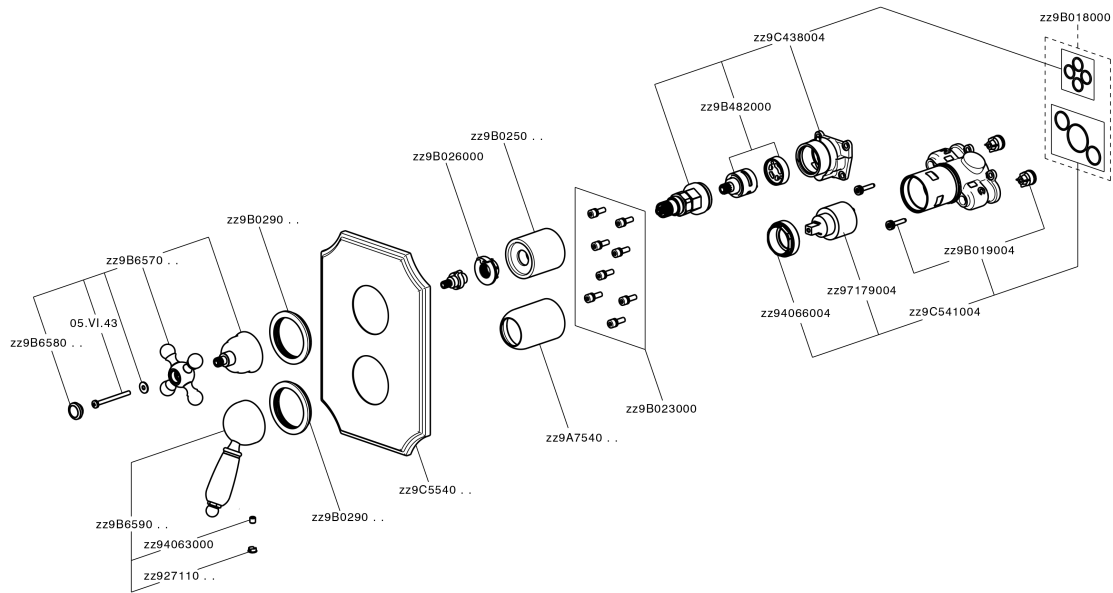

Exposed part for Single Lever One Box Valve ONE BOX_EM0BM030

EM0BM030

<https://en.cisal.it/exposed-part-for-single-lever-one-box-valve-one-box-em0bm030>

One Box Universal Concealed Part ONE BOX_ZA00B031

ZA00B031

<https://en.cisal.it/one-box-universal-concealed-part-one-box-za00b031>

One Box Universal Concealed Part ONE BOX_ZA00B030

ZA00B030

<https://en.cisal.it/one-box-universal-concealed-part-one-box-za00b030>

2026-06-13