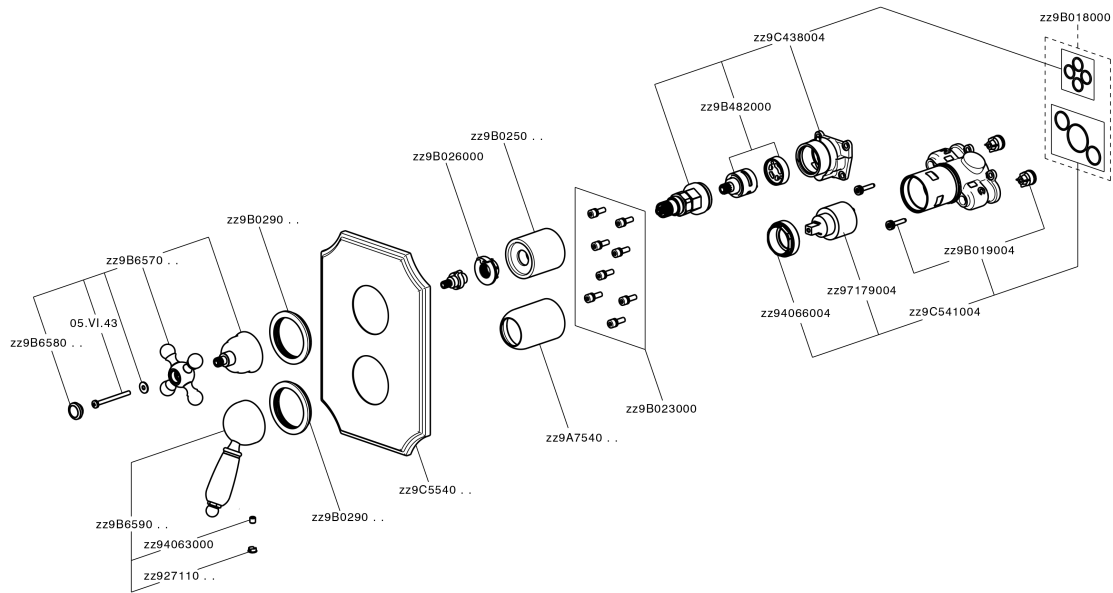

Exposed part for Single Lever One Box Valve ONE BOX_EM0BM030

EM0BM030

<https://en.cisal.it/exposed-part-for-single-lever-one-box-valve-one-box-em0bm030>

One Box Universal Concealed Part ONE BOX_ZA00B031

ZA00B031

<https://en.cisal.it/one-box-universal-concealed-part-one-box-za00b031>

One Box Universal Concealed Part ONE BOX_ZA00B030

ZA00B030

<https://en.cisal.it/one-box-universal-concealed-part-one-box-za00b030>

2026-05-19