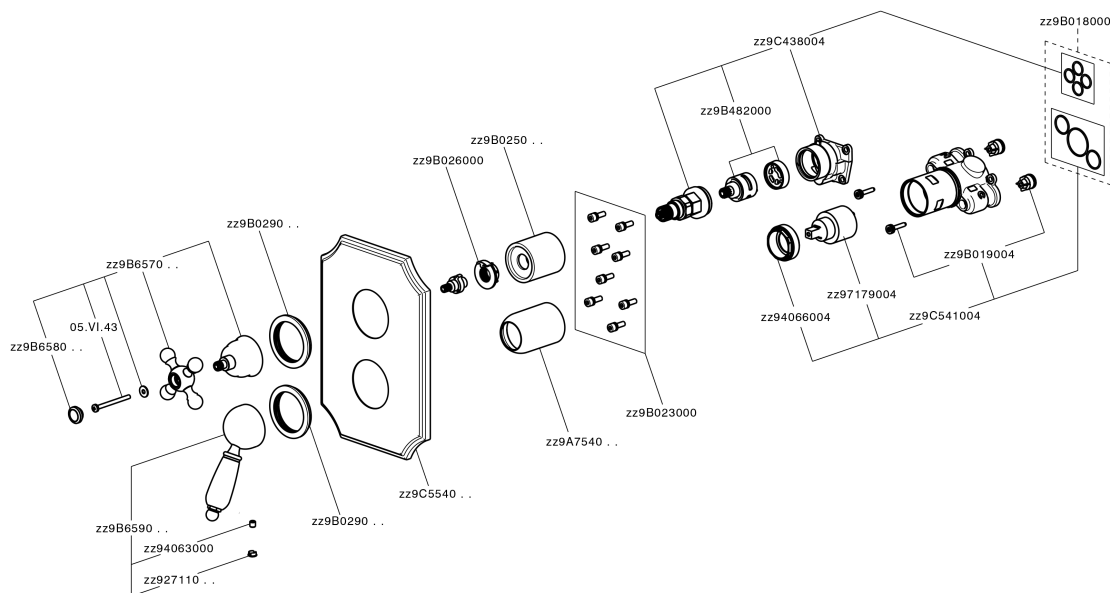

Exposed part for Single Lever One Box Valve ONE BOX_EM0BM030

EM0BM030

<https://en.cisal.it/exposed-part-for-single-lever-one-box-valve-one-box-em0bm030>

One Box Universal Concealed Part ONE BOX_ZA00B031

ZA00B031

<https://en.cisal.it/one-box-universal-concealed-part-one-box-za00b031>

One Box Universal Concealed Part ONE BOX_ZA00B030

ZA00B030

<https://en.cisal.it/one-box-universal-concealed-part-one-box-za00b030>

2026-04-04