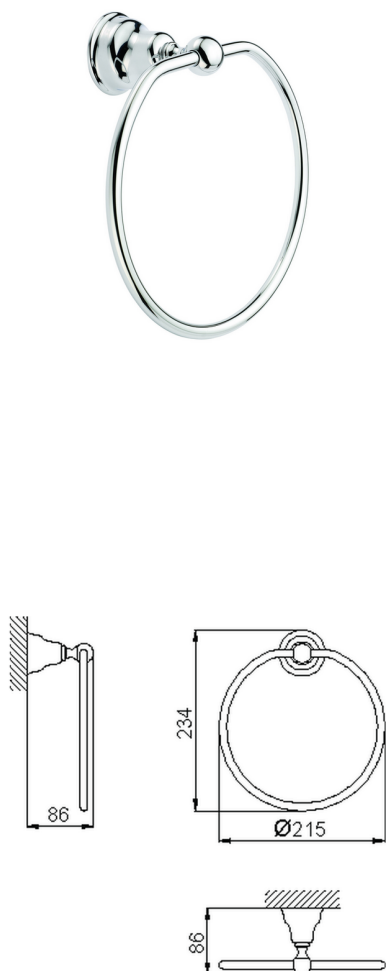

## Ring shaped towel holder ARCANA COMPONENTS\_AR090220

MODEL **AR090220**

Ring shaped towel holder

AVAILABLE FINISHINGS

-  **21** 21 Chrome
-  **24** 24 Gold
-  **26** 26 Old Copper
-  **27** 27 Old Bronze
-  **2A** 2A Satin Brushed Nickel
-  **74** 74 Chrome/Gold