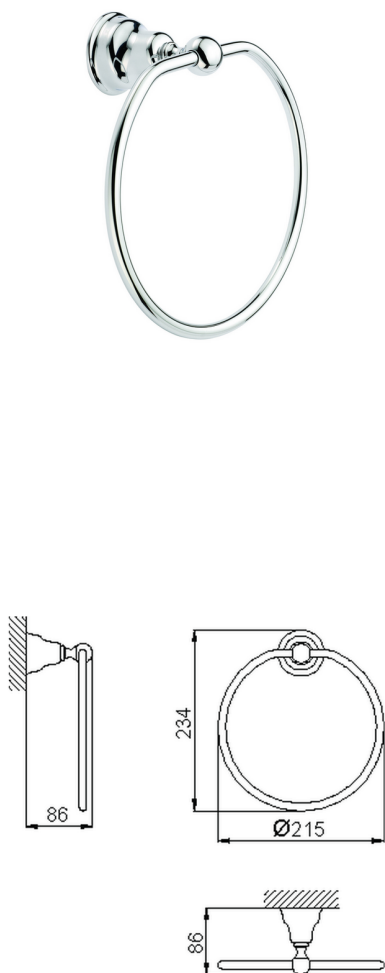

Ring shaped towel holder ARCANA COMPONENTS_AR090220

MODEL **AR090220**

Ring shaped towel holder

AVAILABLE FINISHINGS

-  **21** 21 Chrome
-  **24** 24 Gold
-  **26** 26 Old Copper
-  **27** 27 Old Bronze
-  **2A** 2A Satin Brushed Nickel
-  **74** 74 Chrome/Gold