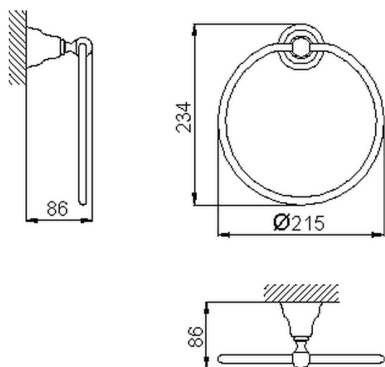

## Ring shaped towel holder ARCANA COMPONENTS\_AR090220

MODEL **AR090220**

Ring shaped towel holder

AVAILABLE FINISHINGS

-  **21** 21 Chrome
-  **24** 24 Gold
-  **26** 26 Old Copper
-  **27** 27 Old Bronze
-  **2A** 2A Satin Brushed Nickel
-  **74** 74 Chrome/Gold