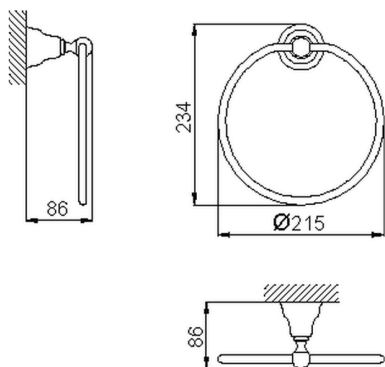

Ring shaped towel holder ARCANA COMPONENTS_AR090220

MODEL **AR090220**

Ring shaped towel holder

AVAILABLE FINISHINGS

- 21** 21 Chrome
- 24** 24 Gold
- 26** 26 Old Copper
- 27** 27 Old Bronze
- 2A** 2A Satin Brushed Nickel
- 74** 74 Chrome/Gold