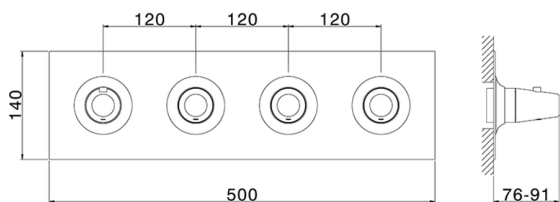

Cover Part for 3 Function Concealed Thermo. Valve WELLNESS_VI01R300

MODEL **VI01R300**

Cover Part for 3 Function Concealed Thermo.Valve,for item ZA01R300

AVAILABLE FINISHINGS

- **21** 21 Chrome
- **2Q** 2Q Black Titanium
- **40** 40 Matt Black
- **4Q** 4Q Matt White

CHARACTERISTICS

Installation **Concealed**
Required concealed parts **ZA01R300**

Thermostatic

The Cisal thermostatic is your personal water manager, helping you to handle, control and save water and energy.