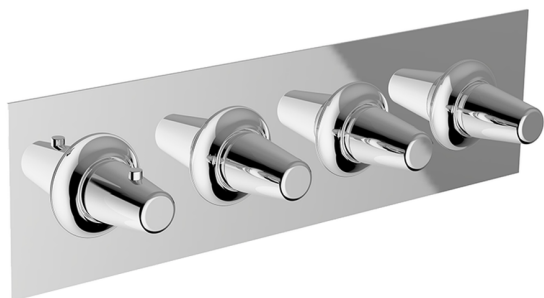

Cover Part for 3 Function Concealed Thermo. Valve WELLNESS_VI01R300

MODEL **VI01R300**

Cover Part for 3 Function Concealed Thermo.Valve,for item ZA01R300

AVAILABLE FINISHINGS

- **21** 21 Chrome
- **2Q** 2Q Black Titanium
- **40** 40 Matt Black
- **4Q** 4Q Matt White

CHARACTERISTICS

Installation **Concealed**
Required concealed parts **ZA01R300**

Thermostatic

The Cisal thermostatic is your personal water manager, helping you to handle, control and save water and energy.