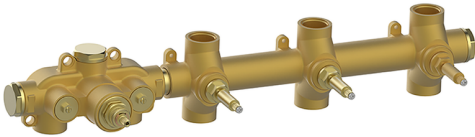

## Cover Part for 3 Function Concealed Thermo. Valve WELLNESS\_VI01R300

MODEL **VI01R300**

Cover Part for 3 Function Concealed Thermo.Valve,for item ZA01R300

### Thermostatic

The Cisal thermostatic is your personal water manager, helping you to handle, control and save water and energy.

## Cover Part for 3 Function Concealed Thermo. Valve WELLNESS\_VI01R300

VI01R300

<https://en.cisal.it/cover-part-for-3-function-concealed-thermo-valve-wellness-vi01r300>

## 3 Function Concealed Thermostatic Built-in Part CONCEALED\_ZA01R300

MODEL **ZA01R300**

3 Function Concealed Thermostatic Built-in Part

AVAILABLE FINISHINGS

CHARACTERISTICS

Concealed **1**  
 Cartridge Spare Parts **23.51A.HF**