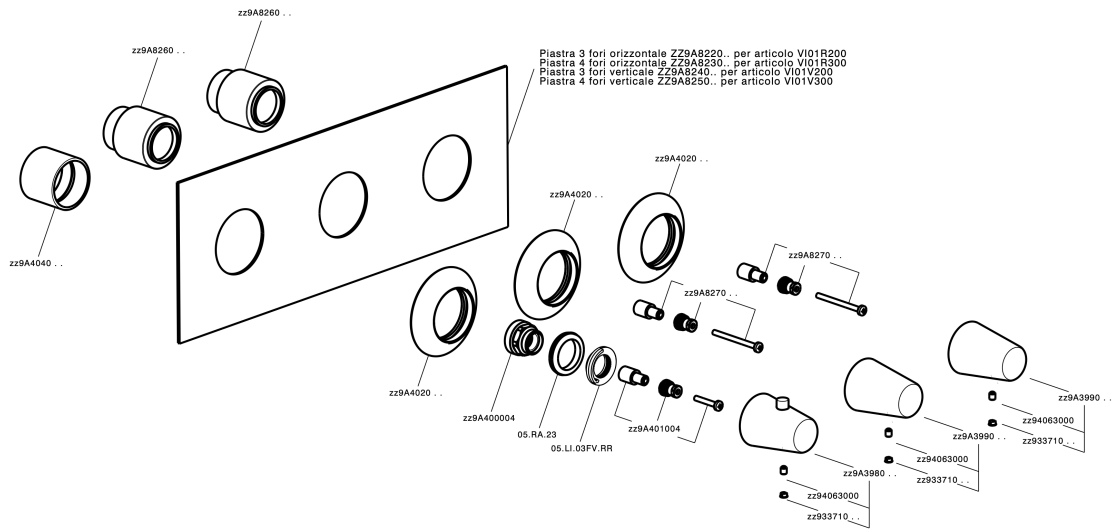

## Cover Part for 3 Function Concealed Thermo. Valve WELLNESS\_VI01R300

MODEL **VI01R300**

Cover Part for 3 Function Concealed Thermo.Valve,for item ZA01R300

### CHARACTERISTICS

Installation **Concealed**  
 Required concealed parts **ZA01R300**

## Cover Part for 3 Function Concealed Thermo. Valve WELLNESS\_VI01R300

VI01R300

<https://en.cisal.it/cover-part-for-3-function-concealed-thermo-valve-wellness-vi01r300>