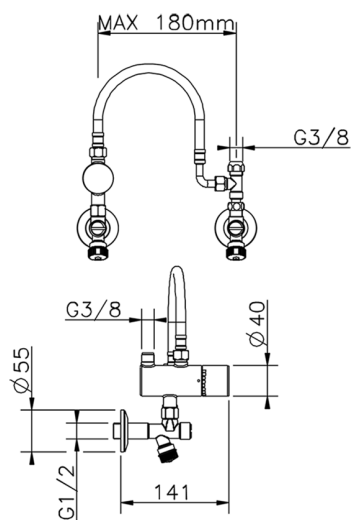

Temperature limiter COMPONENTS_TXT83011

MODEL **TXT83011**

Temperature limiter, with installation kit

AVAILABLE FINISHINGS

CHARACTERISTICS

2024-09-16