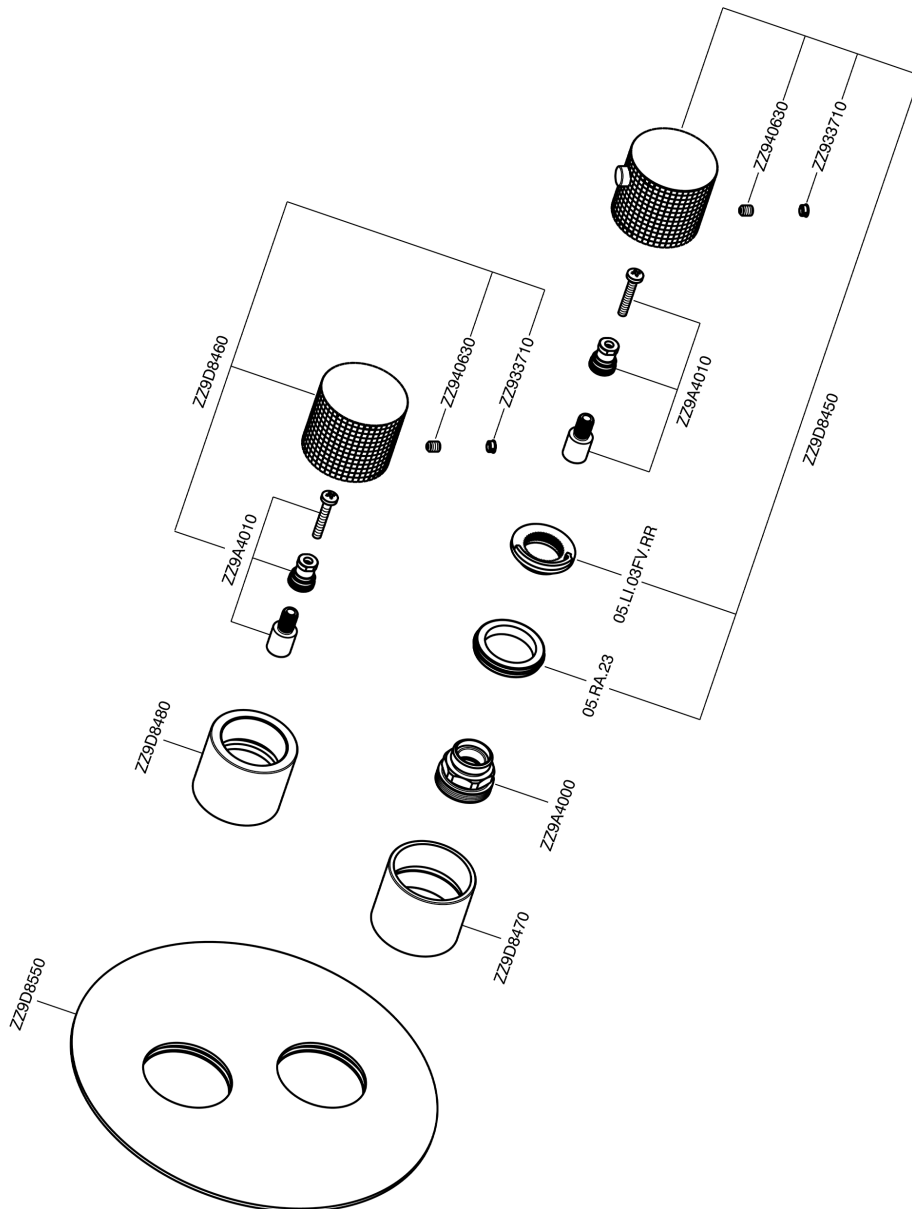

Exposed part for con.thermo.shower valve, 3-outlet NUANCE X32_X1018200

X1018200

<https://en.cisal.it/exposed-part-for-con-thermo-shower-valve-3-outlet-nuance-x32x1018200>

Concealed thermostatic shower valve, 3-outlets CONCEALED_ZA018201

ZA018201

<https://en.cisal.it/concealed-thermostatic-shower-valve-3-outlets-concealedza018201>

2024-09-19