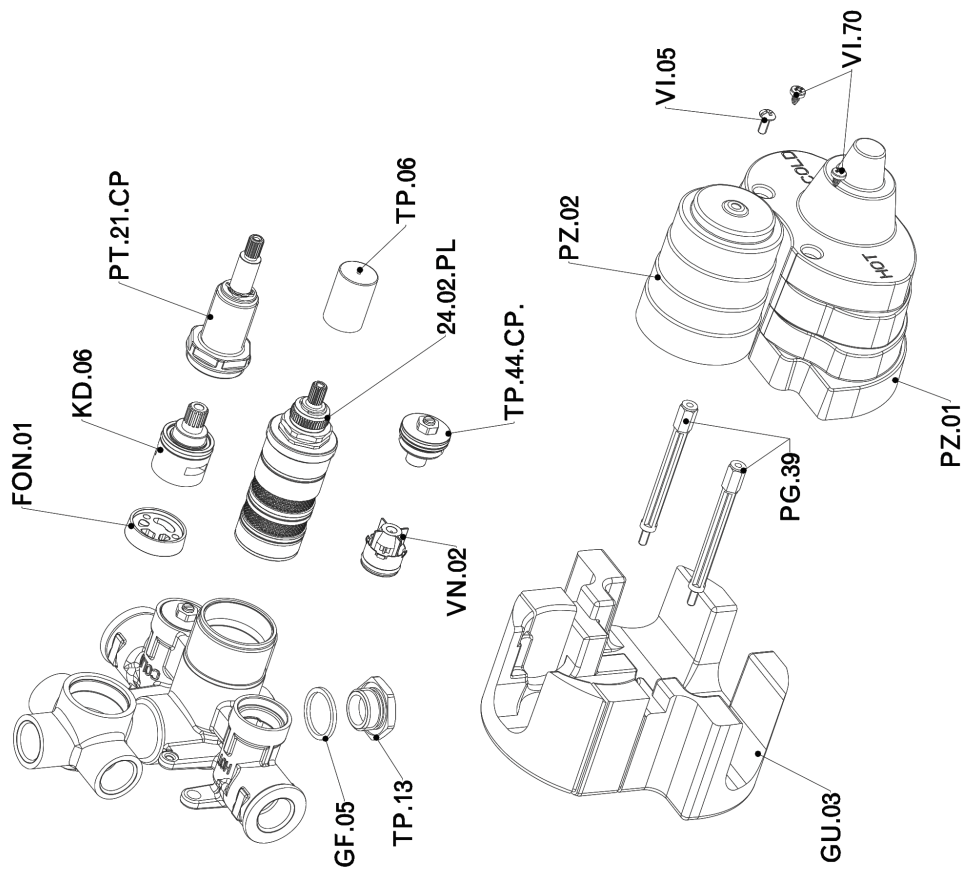

Exposed part for con.thermo.shower valve, 3-outlet NUANCE X32_X1018200

X1018200

<https://en.cisal.it/exposed-part-for-con-thermo-shower-valve-3-outlet-nuance-x32x1018200>

Concealed thermostatic shower valve, 3-outlets CONCEALED_ZA018201

ZA018201

<https://en.cisal.it/concealed-thermostatic-shower-valve-3-outlets-concealedza018201>

2024-09-19