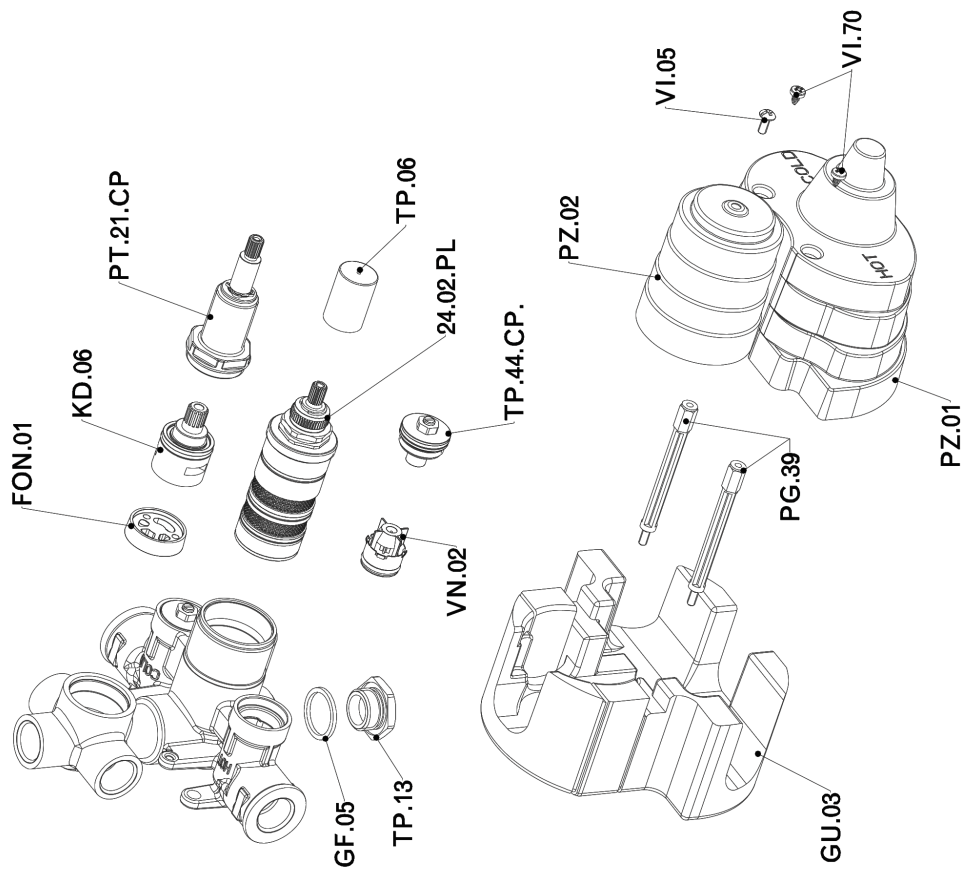

## Exposed part for con.thermo.shower valve, 3-outlet NUANCE X32\_X1018200

X1018200

<https://en.cisal.it/exposed-part-for-con-thermo-shower-valve-3-outlet-nuance-x32x1018200>

## Concealed thermostatic shower valve, 3-outlets CONCEALED\_ZA018201

ZA018201

<https://en.cisal.it/concealed-thermostatic-shower-valve-3-outlets-concealedza018201>

2024-09-16