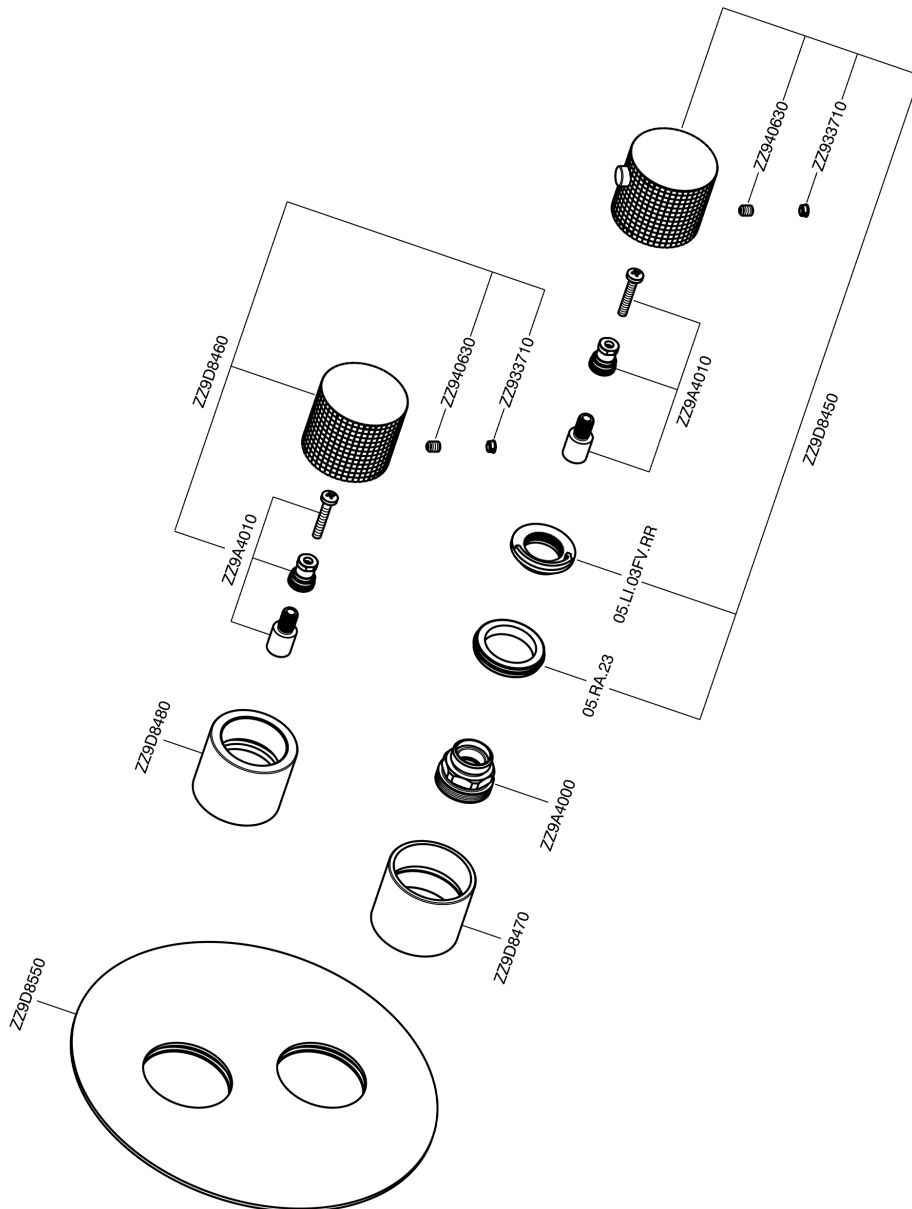

## Exposed part for con.thermo.shower valve, 3-outlet NUANCE X32\_X1018200

X1018200

<https://en.cisal.it/exposed-part-for-con-thermo-shower-valve-3-outlet-nuance-x32x1018200>

## Concealed thermostatic shower valve, 3-outlets CONCEALED\_ZA018201

ZA018201

<https://en.cisal.it/concealed-thermostatic-shower-valve-3-outlets-concealedza018201>

2024-09-16