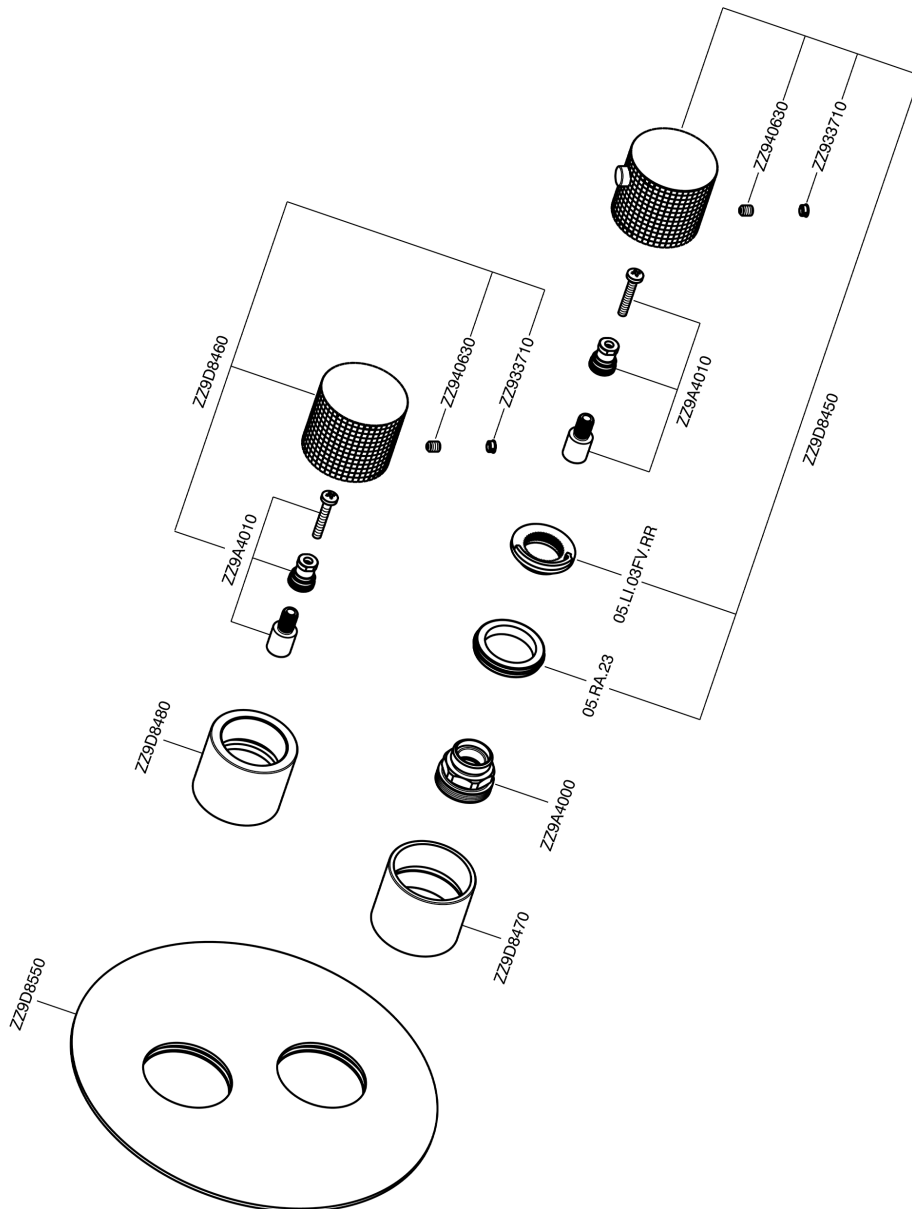

## Exposed part for con.thermo.shower valve, 3-outlet NUANCE X32\_X1018200

X1018200

<https://en.cisal.it/exposed-part-for-con-thermo-shower-valve-3-outlet-nuance-x32x1018200>

## Concealed thermostatic shower valve, 3-outlets CONCEALED\_ZA018201

ZA018201

<https://en.cisal.it/concealed-thermostatic-shower-valve-3-outlets-concealedza018201>

2024-09-19