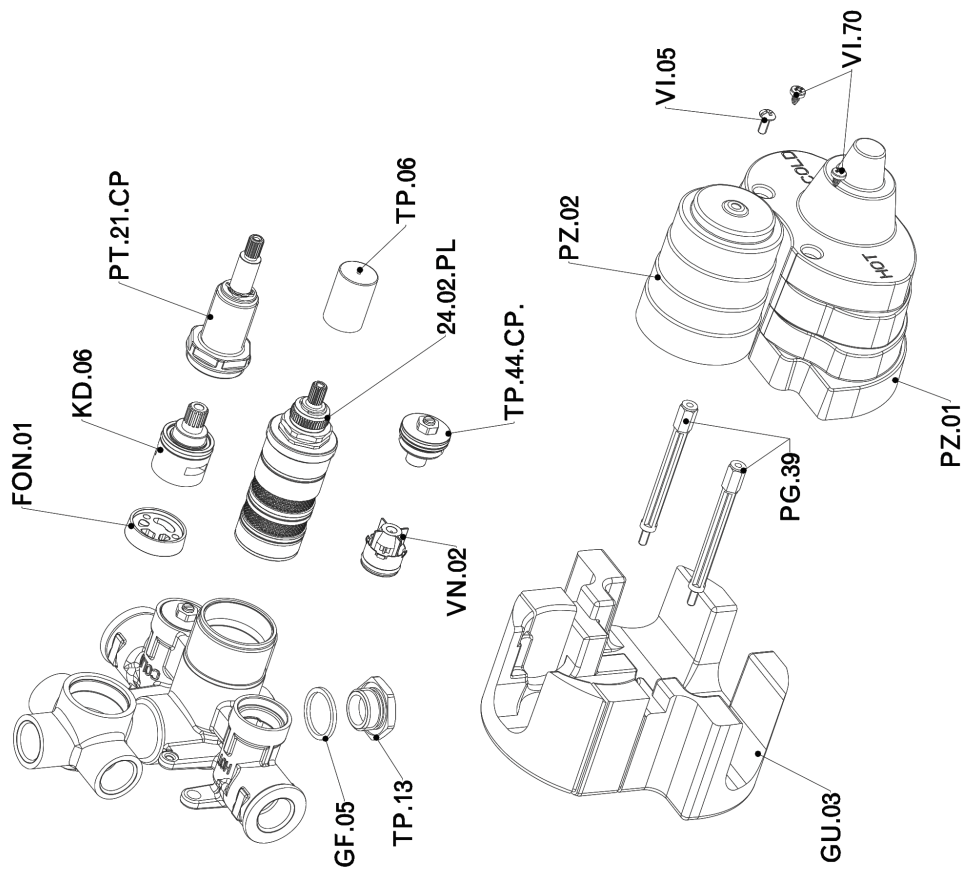

## Exposed part for con.thermo.shower valve, 3-outlet NUANCE X32\_X1018200

X1018200

<https://en.cisal.it/exposed-part-for-con-thermo-shower-valve-3-outlet-nuance-x32x1018200>

## Concealed thermostatic shower valve, 3-outlets CONCEALED\_ZA018201

ZA018201

<https://en.cisal.it/concealed-thermostatic-shower-valve-3-outlets-concealedza018201>

2024-09-19