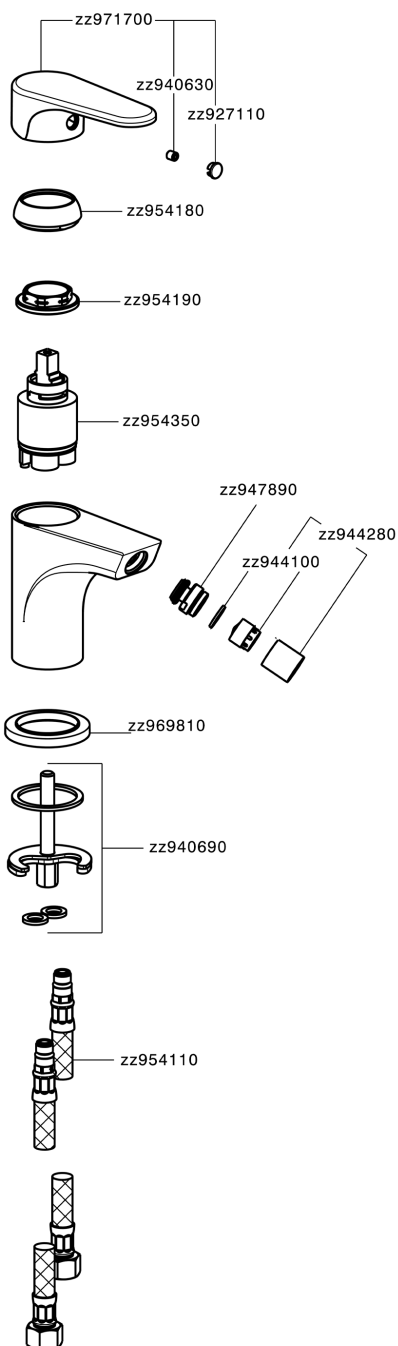

Single lever bidet mixer ALMA_A3000560

MODEL **A3000560**

Single lever bidet mixer, without waste, G.3/8" stainless steel flexible hoses

AVAILABLE FINISHINGS

-  **21** 21 Chrome
-  **2F** 2F Brushed Nickel
-  **40** 40 Matt Black

CHARACTERISTICS

Cartridge Spare Parts **ZZ95435000**

35 mm Cartridge

EcoStop

EcoStop feature limits water flow to approximately 50% of maximum output with one point of resistance on setting. Push slightly past the middle stop only when full water output is required. This will save water up to 50%.

Single lever bidet mixer ALMA_A3000560

A3000560

<https://en.cisal.it/single-lever-bidet-mixer-alma-a3000560>

2026-04-09