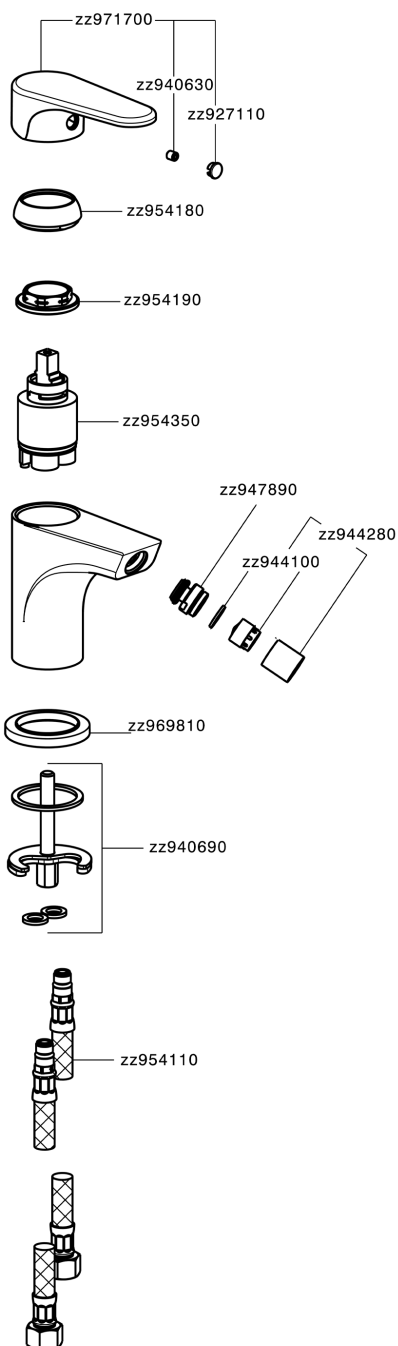

Single lever bidet mixer ALMA_A3000560

MODEL **A3000560**

Single lever bidet mixer, without waste, G.3/8" stainless steel flexible hoses

AVAILABLE FINISHINGS

-  **21** 21 Chrome
-  **2F** 2F Brushed Nickel
-  **40** 40 Matt Black

CHARACTERISTICS

Cartridge Spare Parts **ZZ95435000**

35 mm Cartridge

EcoStop

EcoStop feature limits water flow to approximately 50% of maximum output with one point of resistance on setting. Push slightly past the middle stop only when full water output is required. This will save water up to 50%.

Single lever bidet mixer ALMA_A3000560

A3000560

<https://en.cisal.it/single-lever-bidet-mixer-alma-a3000560>

2026-06-13