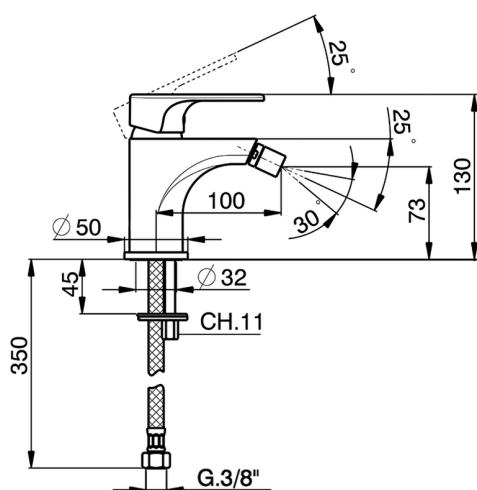

Single lever bidet mixer ALMA_A3000560

MODEL **A3000560**

Single lever bidet mixer, without waste, G.3/8" stainless steel flexible hoses

AVAILABLE FINISHINGS

-  **21** 21 Chrome
-  **2F** 2F Brushed Nickel
-  **40** 40 Matt Black

CHARACTERISTICS

Cartridge Spare Parts **ZZ95435000**

35 mm Cartridge

EcoStop

EcoStop feature limits water flow to approximately 50% of maximum output with one point of resistance on setting. Push slightly past the middle stop only when full water output is required. This will save water up to 50%.

Single lever bidet mixer ALMA_A3000560

A3000560

<https://en.cisal.it/single-lever-bidet-mixer-alma-a3000560>

2026-06-13