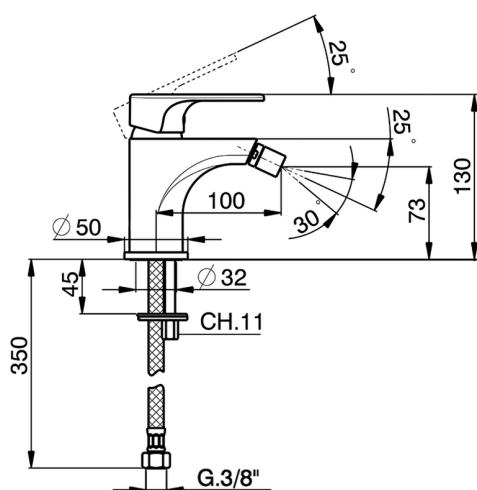

Single lever bidet mixer ALMA_A3000560

MODEL **A3000560**

Single lever bidet mixer, without waste, G.3/8" stainless steel flexible hoses

AVAILABLE FINISHINGS

-  **21** 21 Chrome
-  **2F** 2F Brushed Nickel
-  **40** 40 Matt Black

CHARACTERISTICS

Cartridge Spare Parts **ZZ95435000**

35 mm Cartridge

EcoStop

EcoStop feature limits water flow to approximately 50% of maximum output with one point of resistance on setting. Push slightly past the middle stop only when full water output is required. This will save water up to 50%.

Single lever bidet mixer ALMA_A3000560

A3000560

<https://en.cisal.it/single-lever-bidet-mixer-alma-a3000560>

2026-04-09