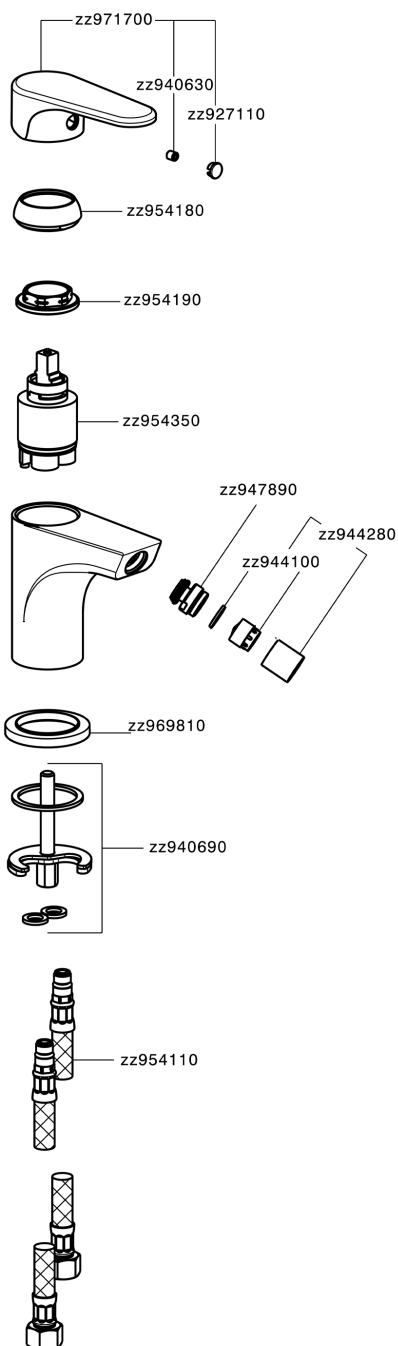

Single lever bidet mixer ALMA_A3000560

A3000560

<https://en.cisal.it/single-lever-bidet-mixer-alma-a3000560>

2026-06-13