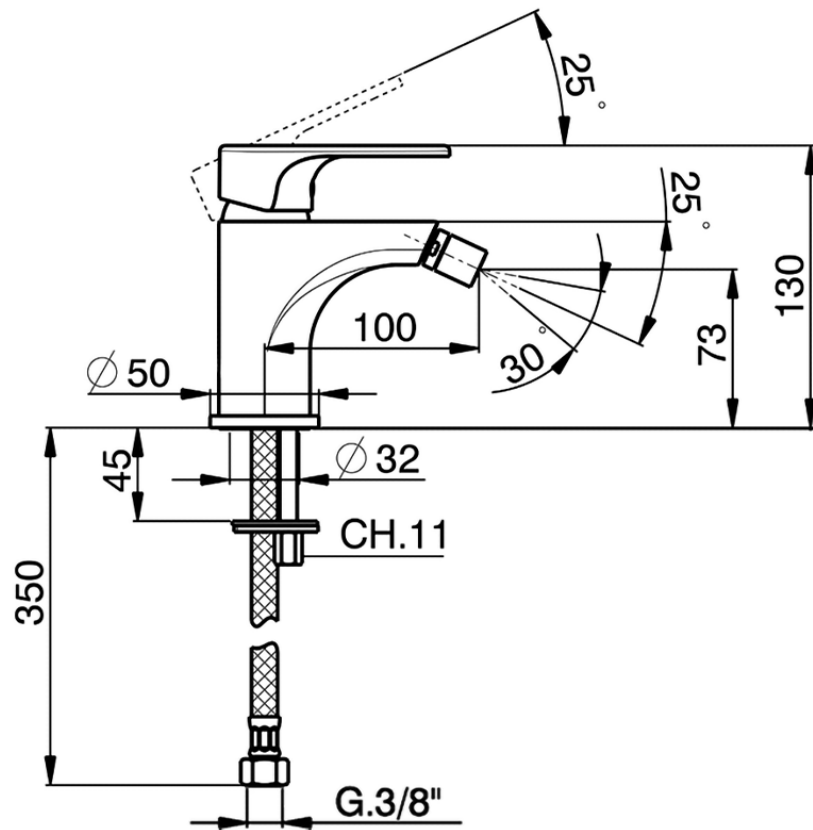

## Single lever bidet mixer ALMA\_A3000560

A3000560

<https://en.cisal.it/single-lever-bidet-mixer-alma-a3000560>

2026-04-29