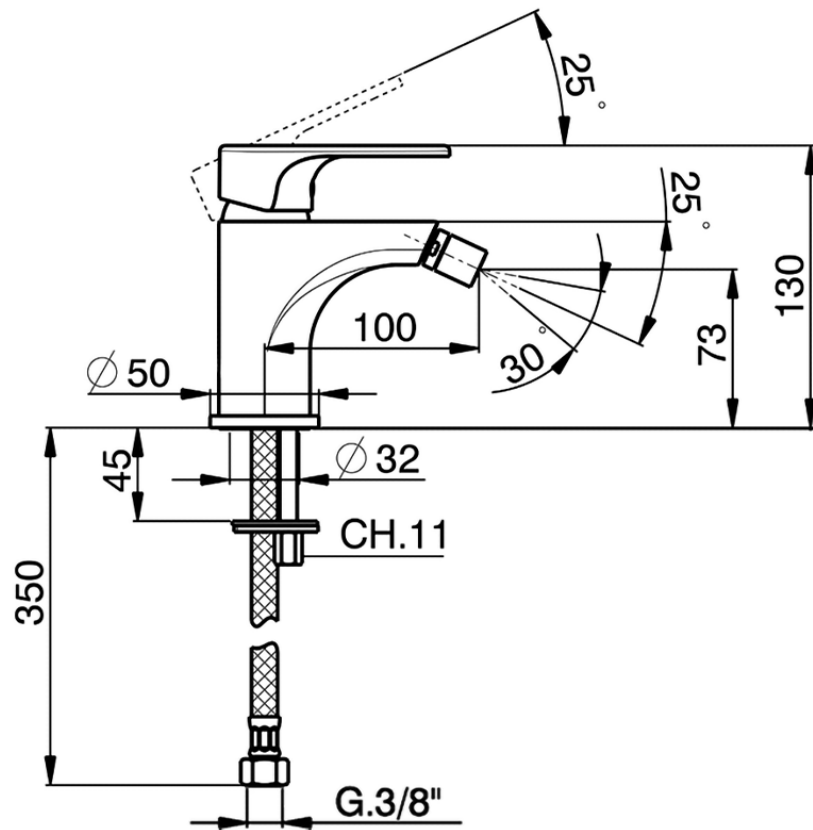

Single lever bidet mixer ALMA_A3000560

A3000560

<https://en.cisal.it/single-lever-bidet-mixer-alma-a3000560>

2026-06-13