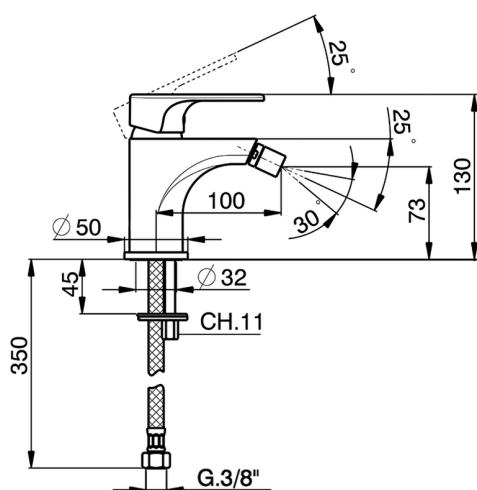

## Single lever bidet mixer ALMA\_A3000560

MODEL **A3000560**

Single lever bidet mixer, without waste, G.3/8" stainless steel flexible hoses

### CHARACTERISTICS

Cartridge Spare Parts **ZZ95435000**

**35 mm Cartridge**

### EcoStop

EcoStop feature limits water flow to approximately 50% of maximum output with one point of resistance on setting. Push slightly past the middle stop only when full water output is required. This will save water up to 50%.

## Single lever bidet mixer ALMA\_A3000560

A3000560

<https://en.cisal.it/single-lever-bidet-mixer-alma-a3000560>

2026-04-30