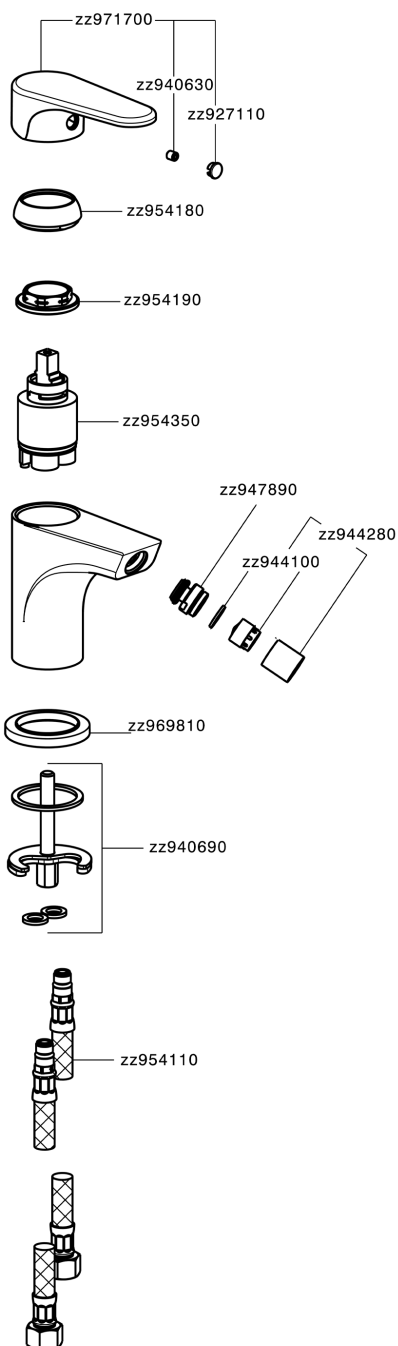

Single lever bidet mixer ALMA_A3000560

A3000560

<https://en.cisal.it/single-lever-bidet-mixer-alma-a3000560>

2026-04-30