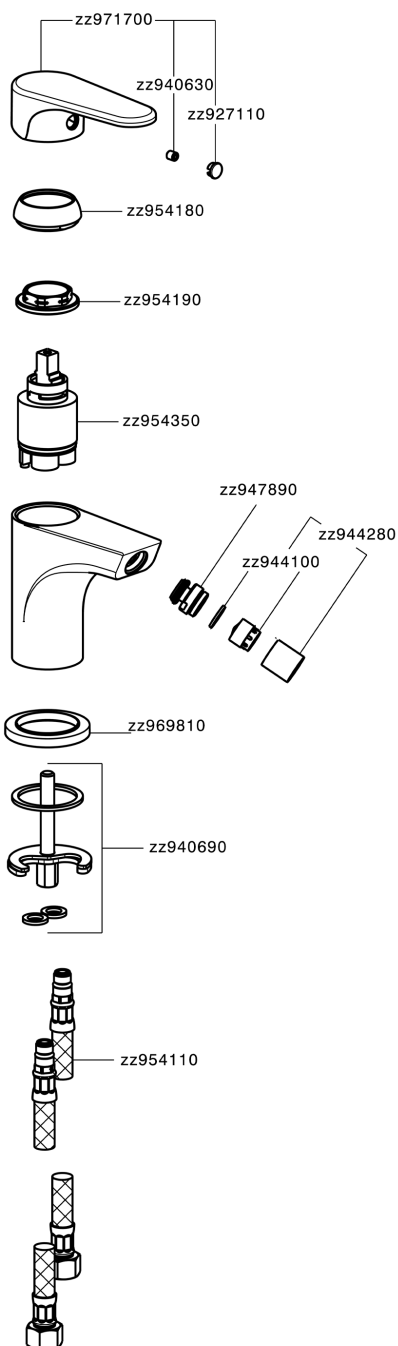

## Single lever bidet mixer ALMA\_A3000560

MODEL **A3000560**

Single lever bidet mixer, without waste, G.3/8" stainless steel flexible hoses

### CHARACTERISTICS

Cartridge Spare Parts **ZZ95435000**

**35 mm Cartridge**

### EcoStop

EcoStop feature limits water flow to approximately 50% of maximum output with one point of resistance on setting. Push slightly past the middle stop only when full water output is required. This will save water up to 50%.

## Single lever bidet mixer ALMA\_A3000560

A3000560

<https://en.cisal.it/single-lever-bidet-mixer-alma-a3000560>

2026-04-30