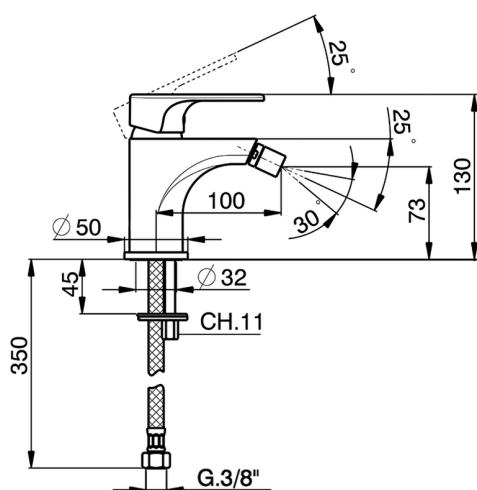

Single lever bidet mixer ALMA_A3000560

MODEL **A3000560**

Single lever bidet mixer, without waste, G.3/8" stainless steel flexible hoses

AVAILABLE FINISHINGS

-  **21** 21 Chrome
-  **2F** 2F Brushed Nickel
-  **40** 40 Matt Black

CHARACTERISTICS

Cartridge Spare Parts **ZZ95435000**

35 mm Cartridge

EcoStop

EcoStop feature limits water flow to approximately 50% of maximum output with one point of resistance on setting. Push slightly past the middle stop only when full water output is required. This will save water up to 50%.

Single lever bidet mixer ALMA_A3000560

A3000560

<https://en.cisal.it/single-lever-bidet-mixer-alma-a3000560>

2026-06-16