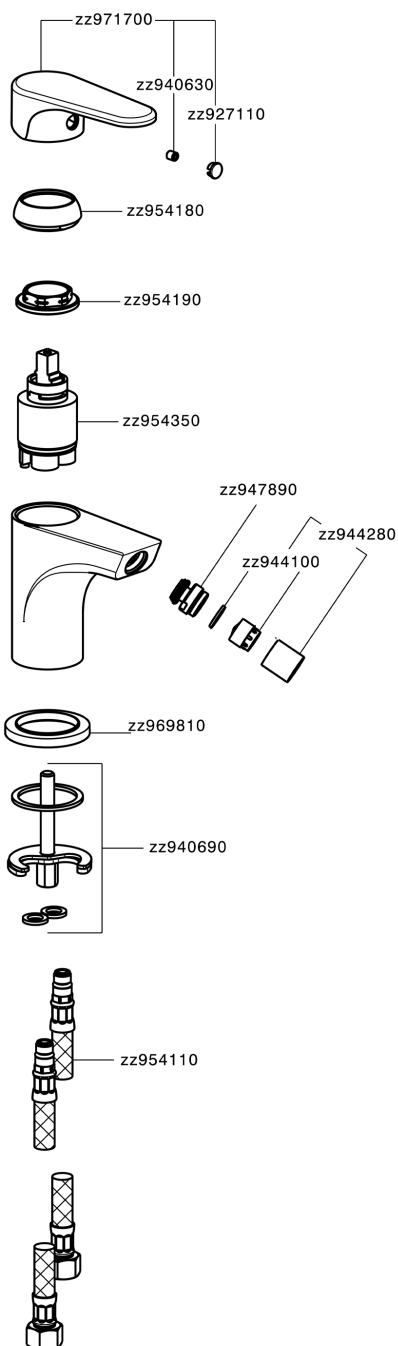

## Single lever bidet mixer ALMA\_A3000560

A3000560

<https://en.cisal.it/single-lever-bidet-mixer-alma-a3000560>

2026-04-30