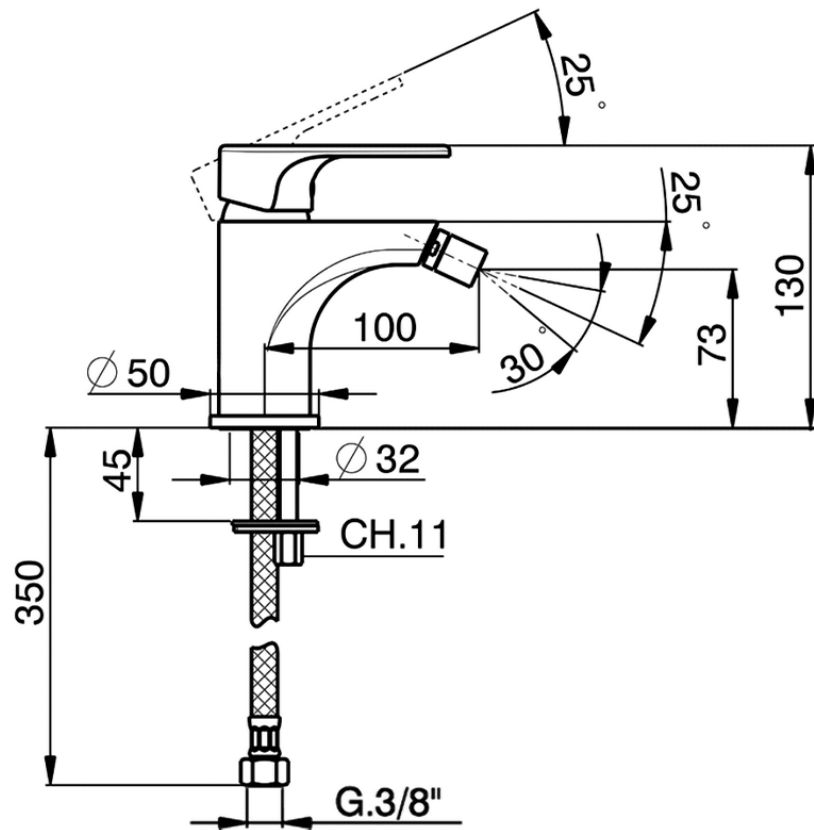

## Single lever bidet mixer ALMA\_A3000560

A3000560

<https://en.cisal.it/single-lever-bidet-mixer-alma-a3000560>

2026-04-09