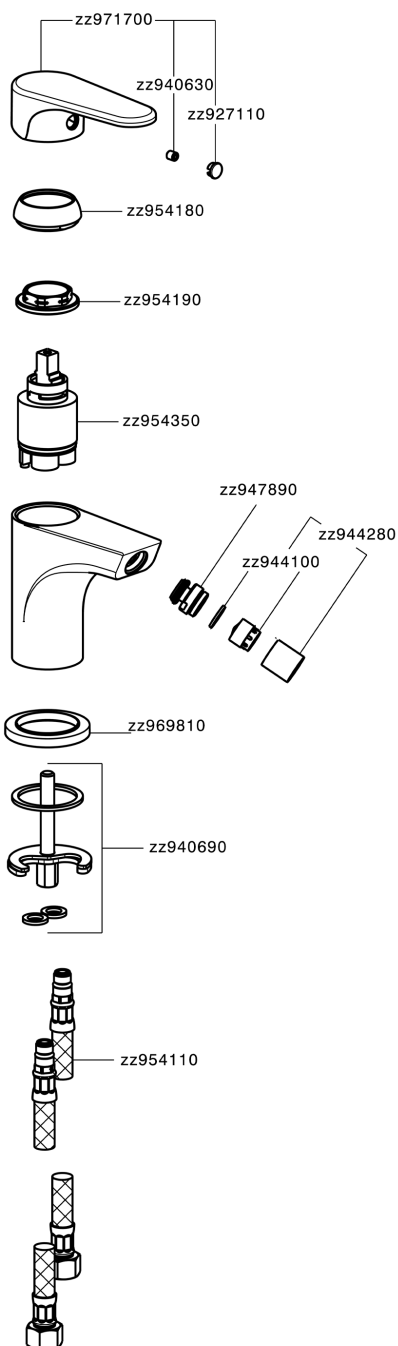

Single lever bidet mixer ALMA_A3000560

A3000560

<https://en.cisal.it/single-lever-bidet-mixer-alma-a3000560>

2026-06-14