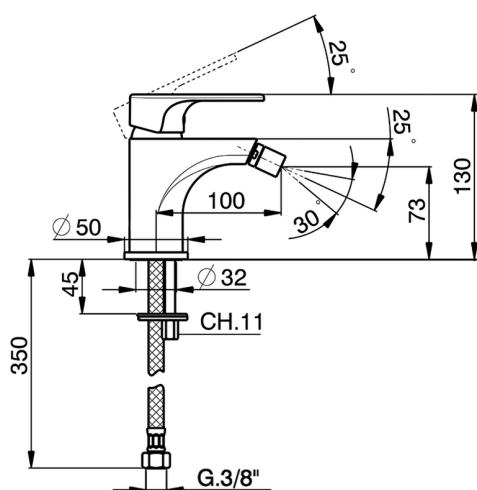

## Single lever bidet mixer ALMA\_A3000560

MODEL **A3000560**

Single lever bidet mixer, without waste, G.3/8" stainless steel flexible hoses

### CHARACTERISTICS

Cartridge Spare Parts **ZZ95435000**

**35 mm Cartridge**

### EcoStop

EcoStop feature limits water flow to approximately 50% of maximum output with one point of resistance on setting. Push slightly past the middle stop only when full water output is required. This will save water up to 50%.

## Single lever bidet mixer ALMA\_A3000560

A3000560

<https://en.cisal.it/single-lever-bidet-mixer-alma-a3000560>

2026-06-14