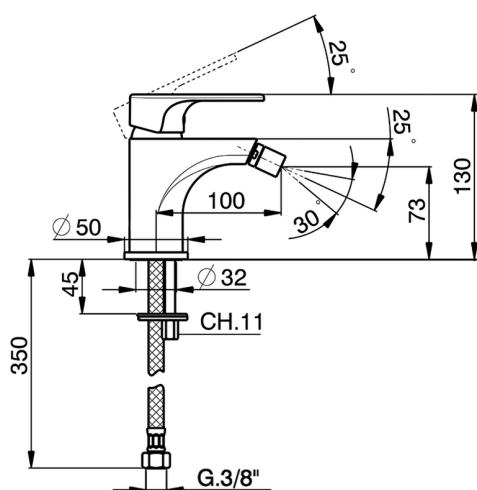

Single lever bidet mixer ALMA_A3000560

MODEL **A3000560**

Single lever bidet mixer, without waste, G.3/8" stainless steel flexible hoses

AVAILABLE FINISHINGS

-  **21** 21 Chrome
-  **2F** 2F Brushed Nickel
-  **40** 40 Matt Black

CHARACTERISTICS

Cartridge Spare Parts **ZZ95435000**

35 mm Cartridge

EcoStop

EcoStop feature limits water flow to approximately 50% of maximum output with one point of resistance on setting. Push slightly past the middle stop only when full water output is required. This will save water up to 50%.

Single lever bidet mixer ALMA_A3000560

A3000560

<https://en.cisal.it/single-lever-bidet-mixer-alma-a3000560>

2026-04-30