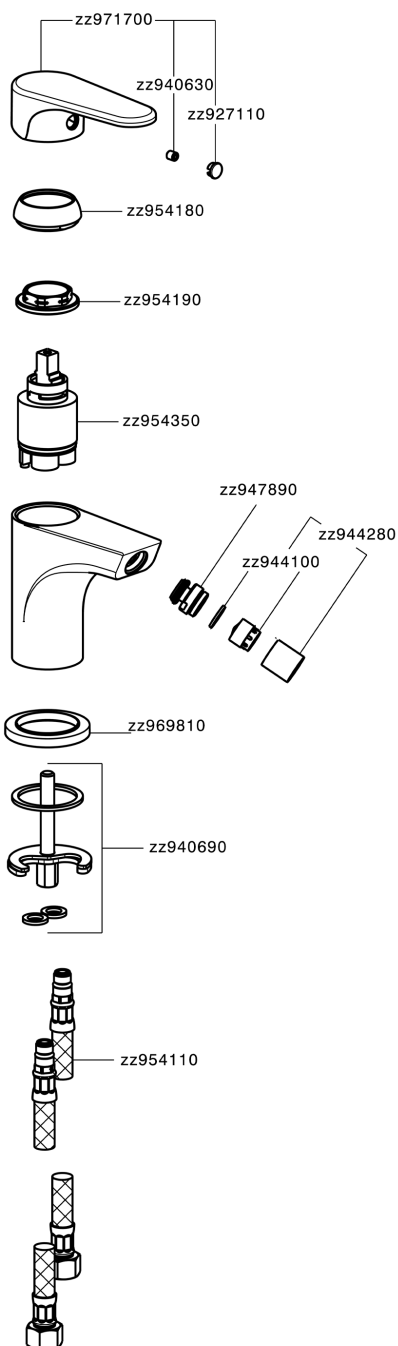

## Single lever bidet mixer ALMA\_A3000560

MODEL **A3000560**

Single lever bidet mixer, without waste, G.3/8" stainless steel flexible hoses

### CHARACTERISTICS

Cartridge Spare Parts **ZZ95435000**

**35 mm Cartridge**

### EcoStop

EcoStop feature limits water flow to approximately 50% of maximum output with one point of resistance on setting. Push slightly past the middle stop only when full water output is required. This will save water up to 50%.

## Single lever bidet mixer ALMA\_A3000560

A3000560

<https://en.cisal.it/single-lever-bidet-mixer-alma-a3000560>

2026-06-14