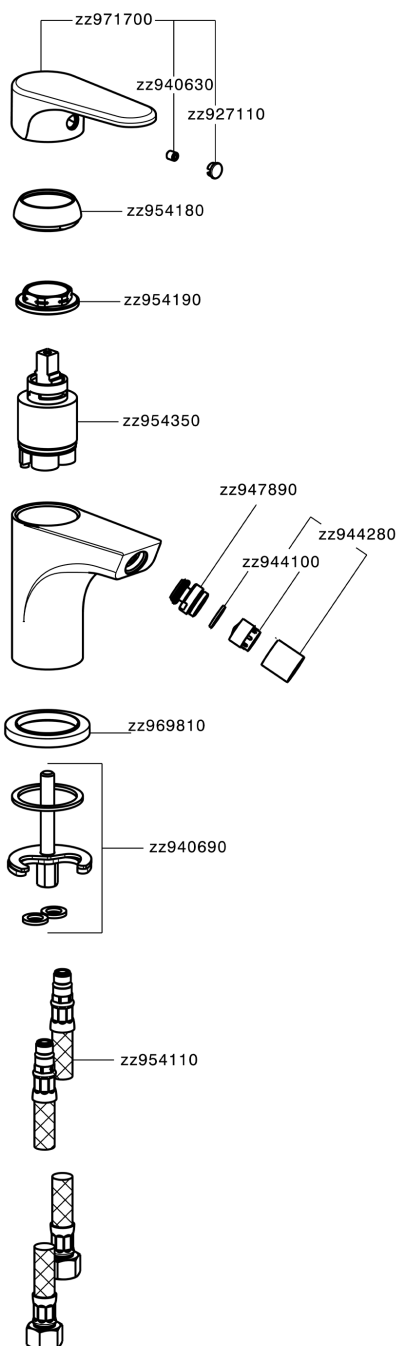

Single lever bidet mixer ALMA_A3000560

A3000560

<https://en.cisal.it/single-lever-bidet-mixer-alma-a3000560>

2026-04-09