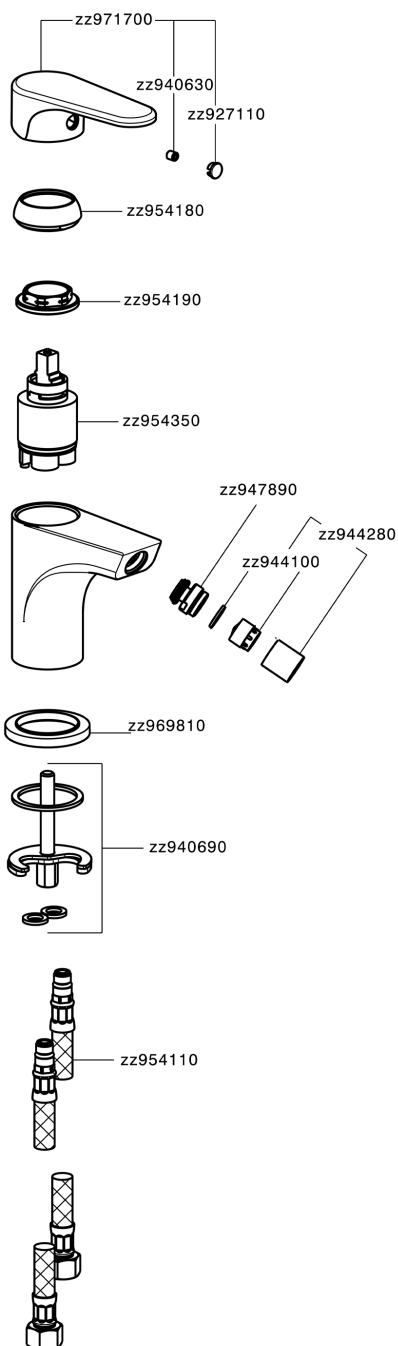

Single lever bidet mixer ALMA_A3000560

A3000560

<https://en.cisal.it/single-lever-bidet-mixer-alma-a3000560>

2026-04-29