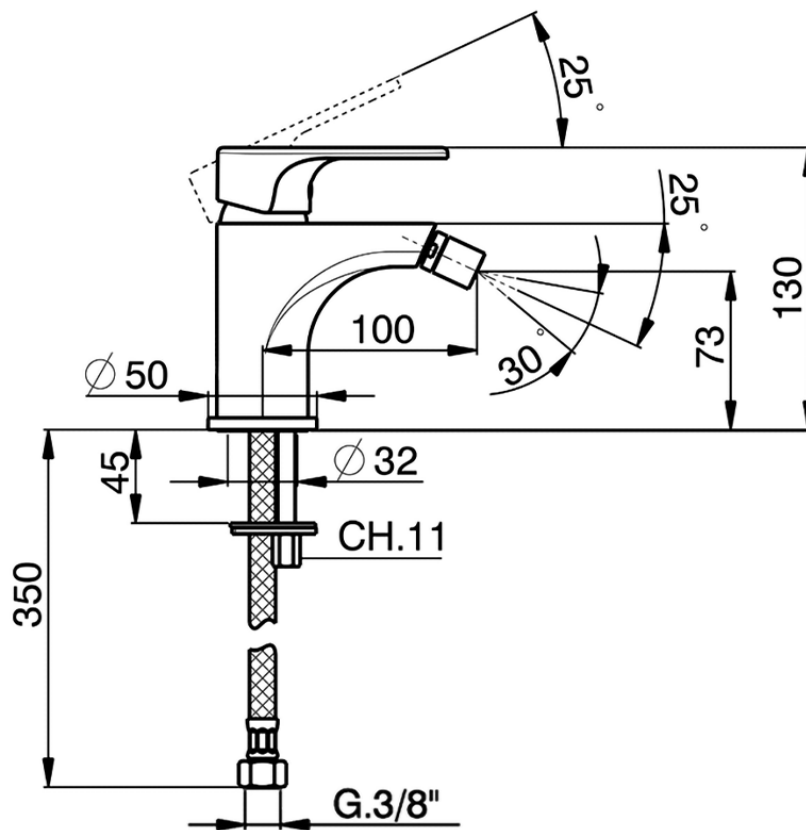

Single lever bidet mixer ALMA_A3000560

A3000560

<https://en.cisal.it/single-lever-bidet-mixer-alma-a3000560>

2026-05-20