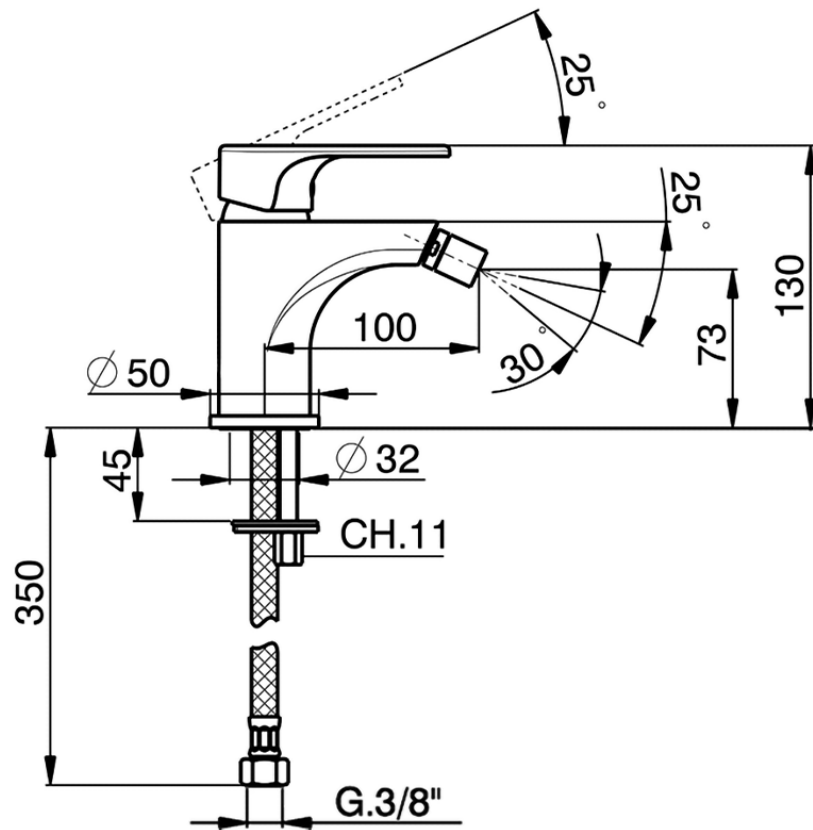

Single lever bidet mixer ALMA_A3000560

A3000560

<https://en.cisal.it/single-lever-bidet-mixer-alma-a3000560>

2026-06-14