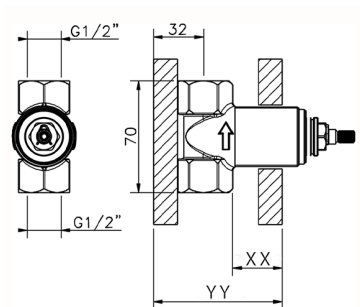

## 1/2 Stopvalve concealed part CONCEALED\_ZA003340

MODEL **ZA003340**

1/2" Stopvalve concealed part, opening counterclockwise

AVAILABLE FINISHINGS

CHARACTERISTICS

Concealed **1**

Piastra/Plate/Plaque/Platte/Placa  
 2-3mm: XX 31-46 YY 80-95  
 10mm: XX 25-40 YY 76-91

## 3/4 Stopvalve concealed part CONCEALED\_ZA003330

MODEL **ZA003330**

3/4" Stopvalve concealed part, opening counterclockwise

AVAILABLE FINISHINGS

**04** 04 Without finishing

CHARACTERISTICS

Concealed **1**

Piastra/Plate/Plaque/Platte/Placa

2-3mm: XX 31-46 YY 80-95

10mm: XX 25-40 YY 76-91

2025-01-05