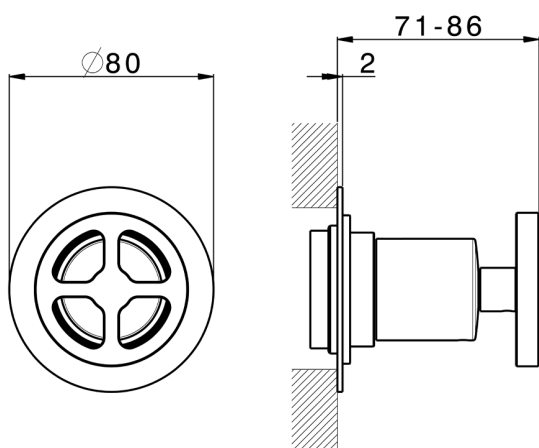

CHARACTERISTICS

Installation **Concealed**

Required concealed parts **ZA003340**

ZA003330