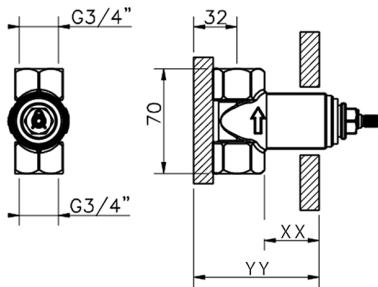

## 1/2 Stopvalve concealed part CONCEALED\_ZA003340

MODEL **ZA003340**

1/2" Stopvalve concealed part, opening counterclockwise

AVAILABLE FINISHINGS

CHARACTERISTICS

Concealed **1**

Piastra/Plate/Plaque/Platte/Placa  
 2-3mm: XX 31-46 YY 80-95  
 10mm: XX 25-40 YY 76-91

## 3/4 Stopvalve concealed part CONCEALED\_ZA003330

MODEL **ZA003330**

3/4" Stopvalve concealed part, opening counterclockwise

AVAILABLE FINISHINGS

**04** 04 Without finishing

CHARACTERISTICS

Concealed **1**

Piastra/Plate/Plaque/Platte/Placa

2-3mm: XX 31-46 YY 80-95

10mm: XX 25-40 YY 76-91

2025-01-05