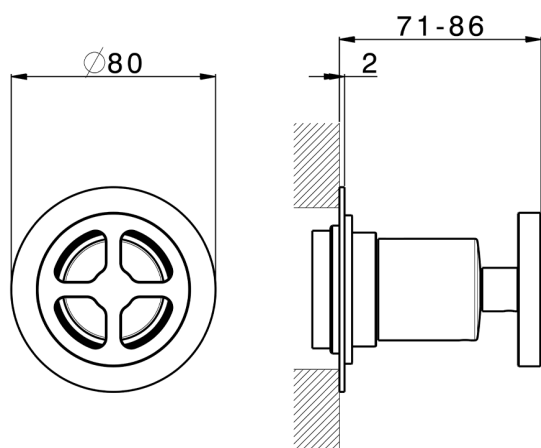

CHARACTERISTICS

Installation **Concealed**

Required concealed parts **ZA003340**

ZA003330