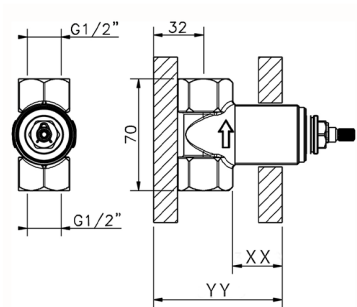

## 1/2 Stopvalve concealed part CONCEALED\_ZA003340

MODEL **ZA003340**

1/2" Stopvalve concealed part, opening counterclockwise

AVAILABLE FINISHINGS

CHARACTERISTICS

Concealed **1**

Piastra/Plate/Plaque/Platte/Placa  
 2-3mm: XX 31-46 YY 80-95  
 10mm: XX 25-40 YY 76-91

## 3/4 Stopvalve concealed part CONCEALED\_ZA003330

MODEL **ZA003330**

3/4" Stopvalve concealed part, opening counterclockwise

AVAILABLE FINISHINGS

**04** 04 Without finishing

CHARACTERISTICS

Concealed **1**

Piastra/Plate/Plaque/Platte/Placa

2-3mm: XX 31-46 YY 80-95

10mm: XX 25-40 YY 76-91

2025-01-05