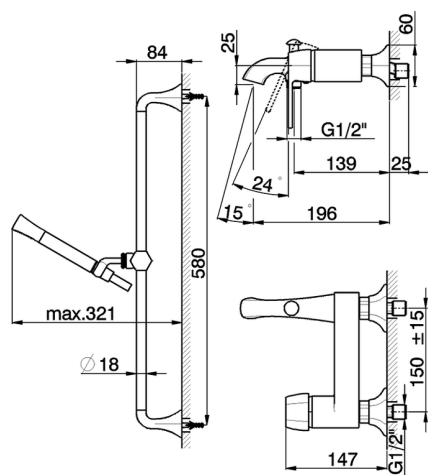

Single lever bath mixer, with shower set **CH000064**

MODEL **CH000064**

Single lever bath mixer, with shower set, 58 cm Rail with slide bracket, Chérie Brass one spray handshower, 150 cm SUPREME smooth flexible hose

AVAILABLE FINISHINGS

- 
6T 6T Chrome/Matt Black
- 
7C 7C Gold/Matt Black
- 
7D 7D Polished Nickel/Matt Black
- 
7E 7E Rose Gold/Matt Black

CHARACTERISTICS

Cartridge Spare Parts **ZZ93196000**

38 mm Cartridge