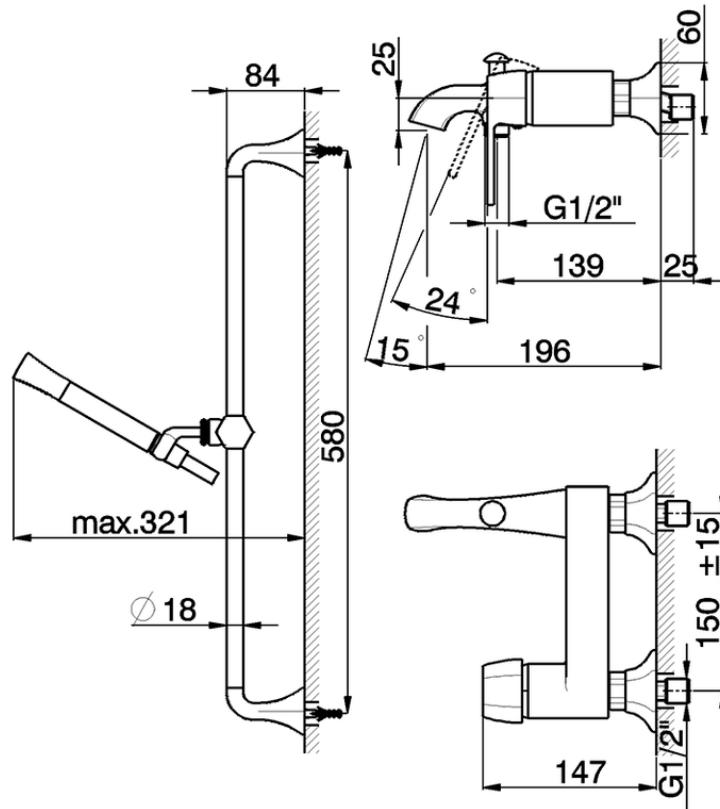

Single lever bath mixer, with shower set CHERIE_CH000064

CH000064

<https://en.cisal.it/single-lever-bath-mixer-with-shower-set-cherie-ch000064>

2026-05-19