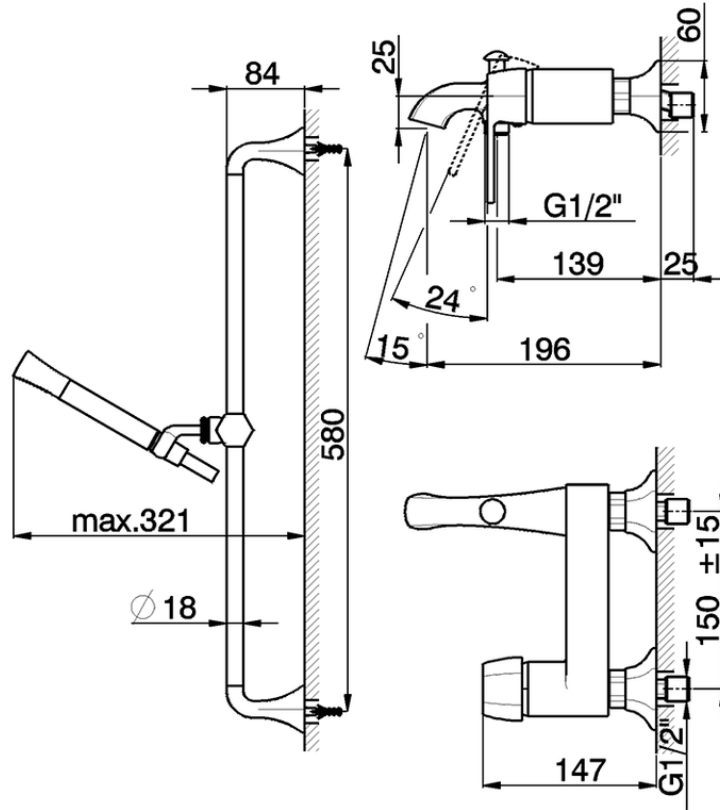

Single lever bath mixer, with shower set CHERIE_CH000064

CH000064

<https://en.cisal.it/single-lever-bath-mixer-with-shower-set-cherie-ch000064>

2026-04-28