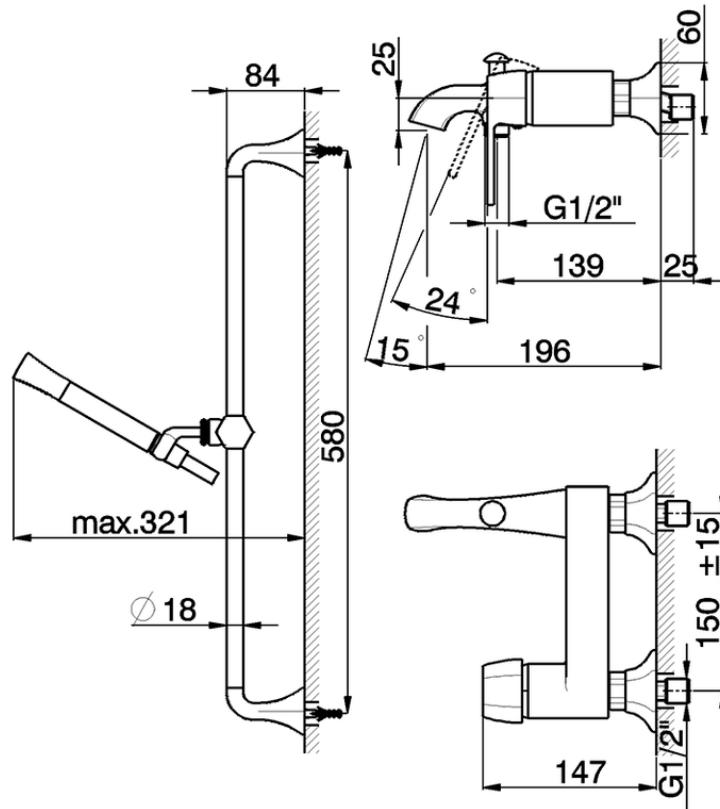

Single lever bath mixer, with shower set CHERIE_CH000064

CH000064

<https://en.cisal.it/single-lever-bath-mixer-with-shower-set-cherie-ch000064>

2026-06-14