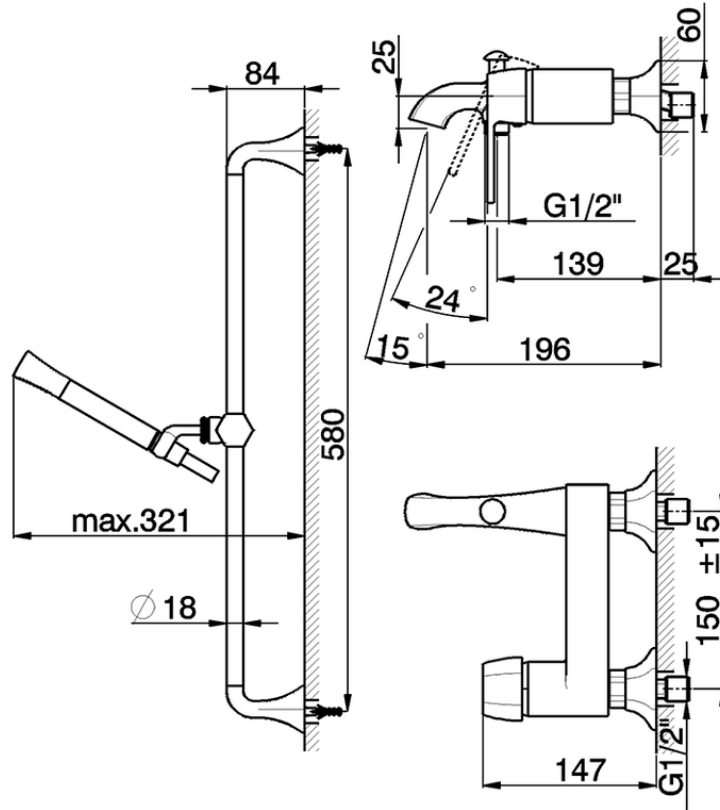

Single lever bath mixer, with shower set CHERIE_CH000064

CH000064

<https://en.cisal.it/single-lever-bath-mixer-with-shower-set-cherie-ch000064>

2026-06-13