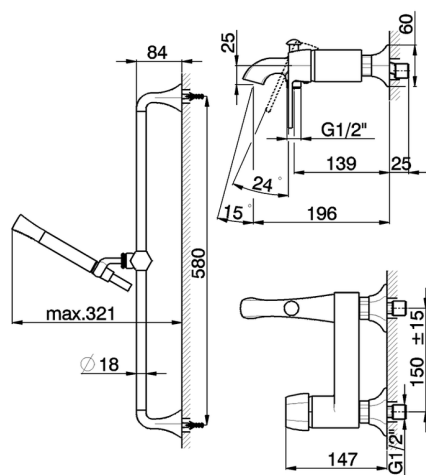

## Single lever bath mixer, with shower set **CH000064**

MODEL **CH000064**

Single lever bath mixer, with shower set, 58 cm Rail with slide bracket, Chérie Brass one spray handshower, 150 cm SUPREME smooth flexible hose

### CHARACTERISTICS

Cartridge Spare Parts **ZZ93196000**

**38 mm Cartridge**

2026-06-13