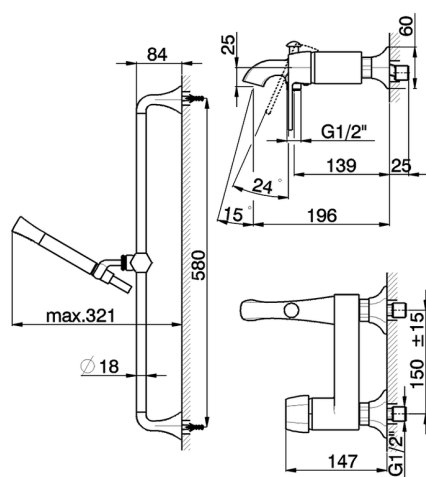

## Single lever bath mixer, with shower set **CH000064**

MODEL **CH000064**

Single lever bath mixer, with shower set, 58 cm Rail with slide bracket, Chérie Brass one spray handshower, 150 cm SUPREME smooth flexible hose

### CHARACTERISTICS

Cartridge Spare Parts **ZZ93196000**

**38 mm Cartridge**

2026-04-08