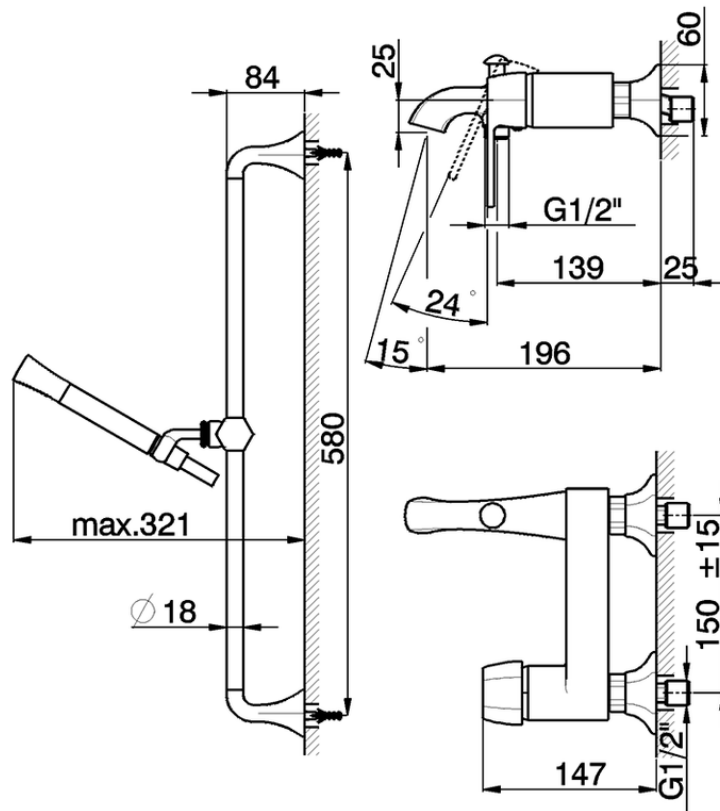

## Single lever bath mixer, with shower set CHERIE\_CH000064

CH000064

<https://en.cisal.it/single-lever-bath-mixer-with-shower-set-cherie-ch000064>

2026-06-08