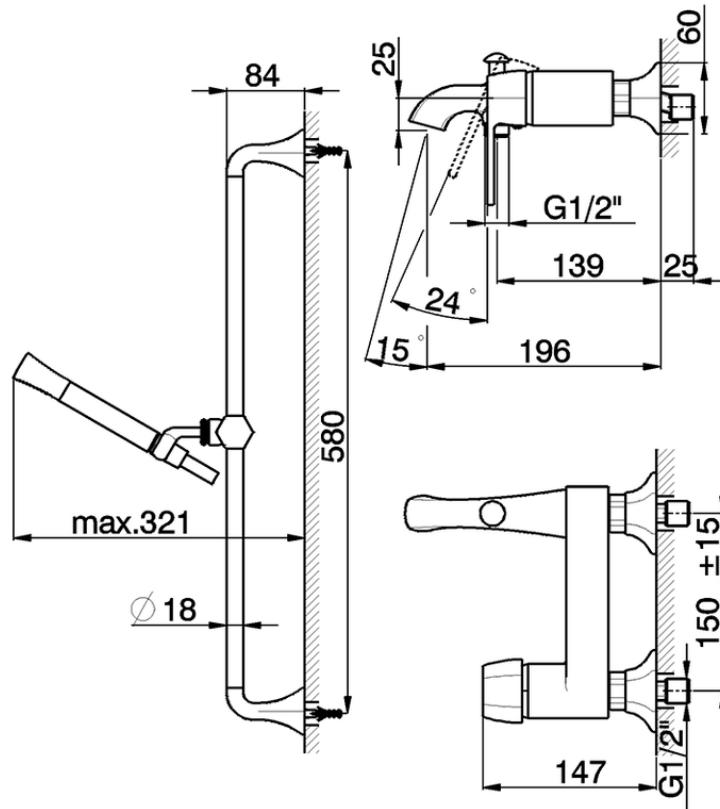

Single lever bath mixer, with shower set CHERIE_CH000064

CH000064

<https://en.cisal.it/single-lever-bath-mixer-with-shower-set-cherie-ch000064>

2026-06-29