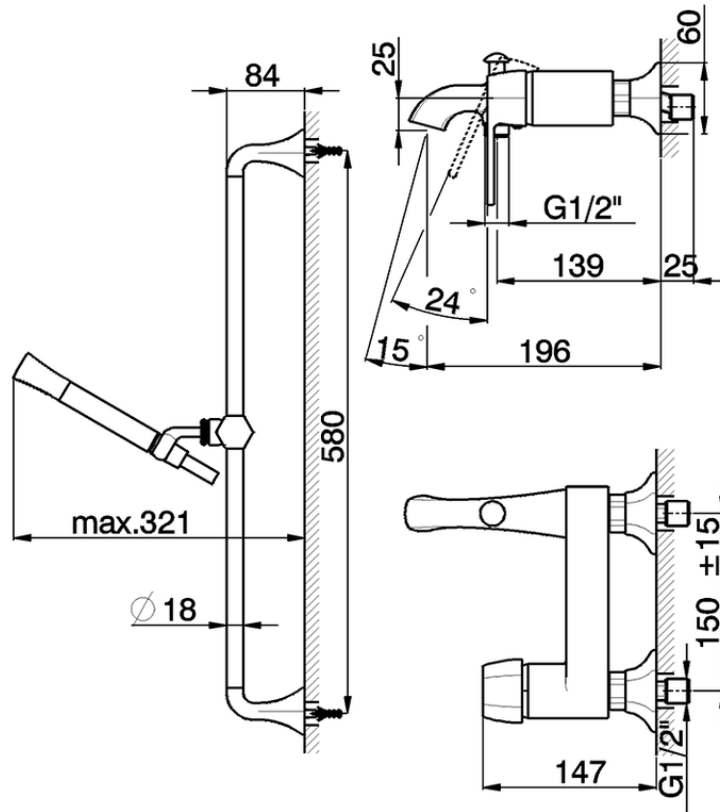

## Single lever bath mixer, with shower set CHERIE\_CH000064

CH000064

<https://en.cisal.it/single-lever-bath-mixer-with-shower-set-cherie-ch000064>

2026-04-08