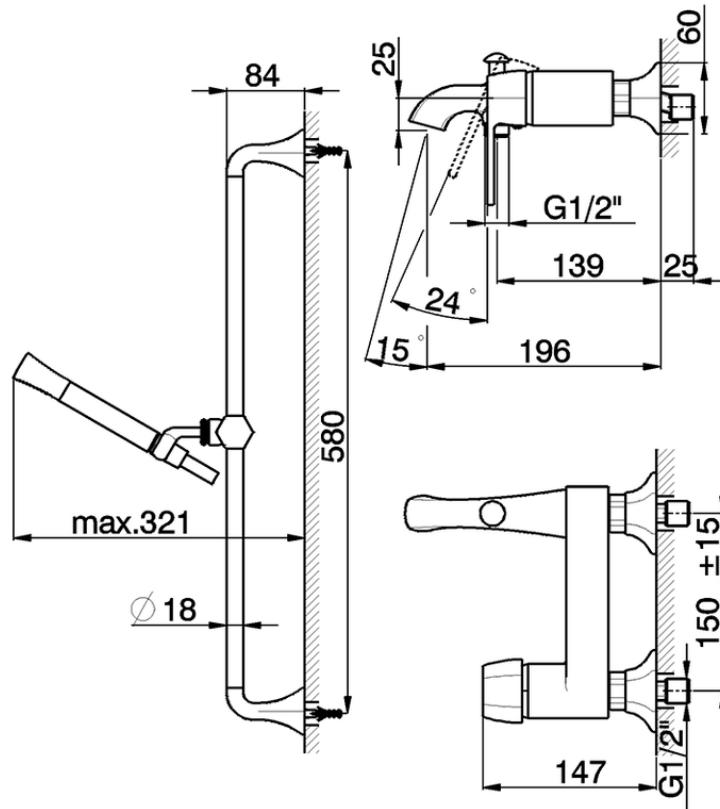

Single lever bath mixer, with shower set CHERIE\_CH000064

CH000064

<https://en.cisal.it/single-lever-bath-mixer-with-shower-set-cherie-ch000064>

2026-05-19