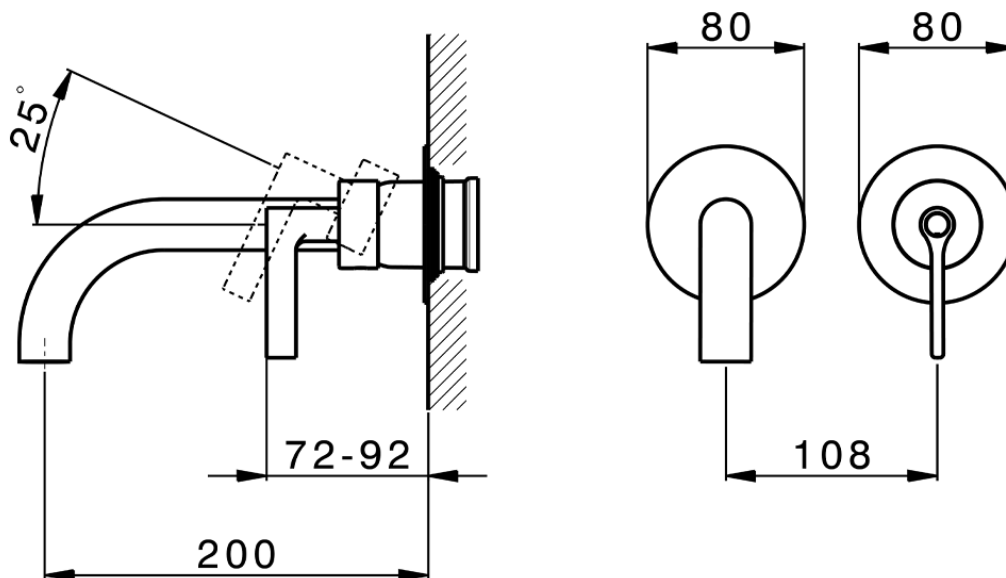

## Exposed part for single lever washbasin valve GRACE\_GC005510

GC005510

<https://en.cisal.it/exposed-part-for-single-lever-washbasin-valve-grace-gc005510>

2026-04-05