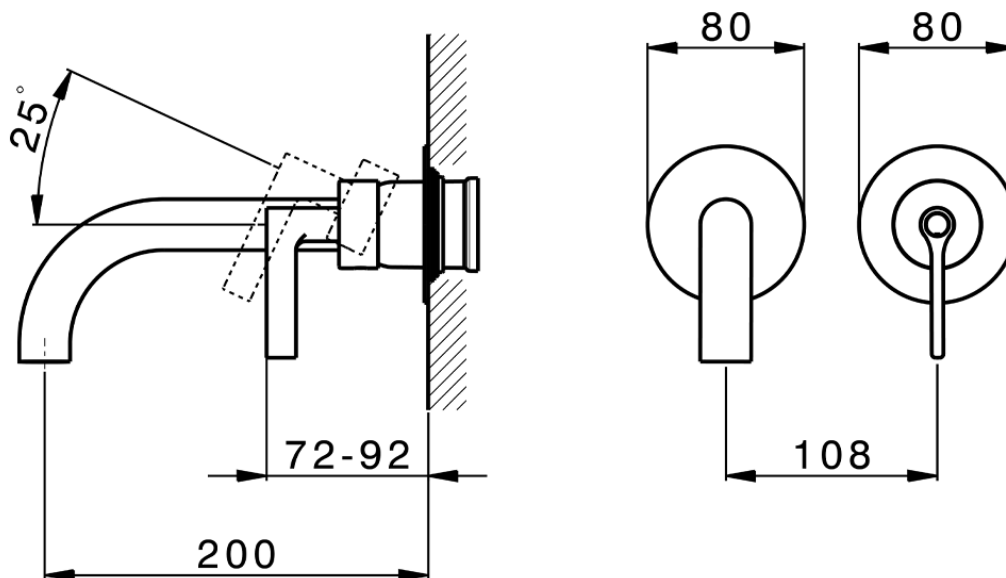

Exposed part for single lever washbasin valve GRACE_GC005510

GC005510

<https://en.cisal.it/exposed-part-for-single-lever-washbasin-valve-grace-gc005510>

2026-07-03