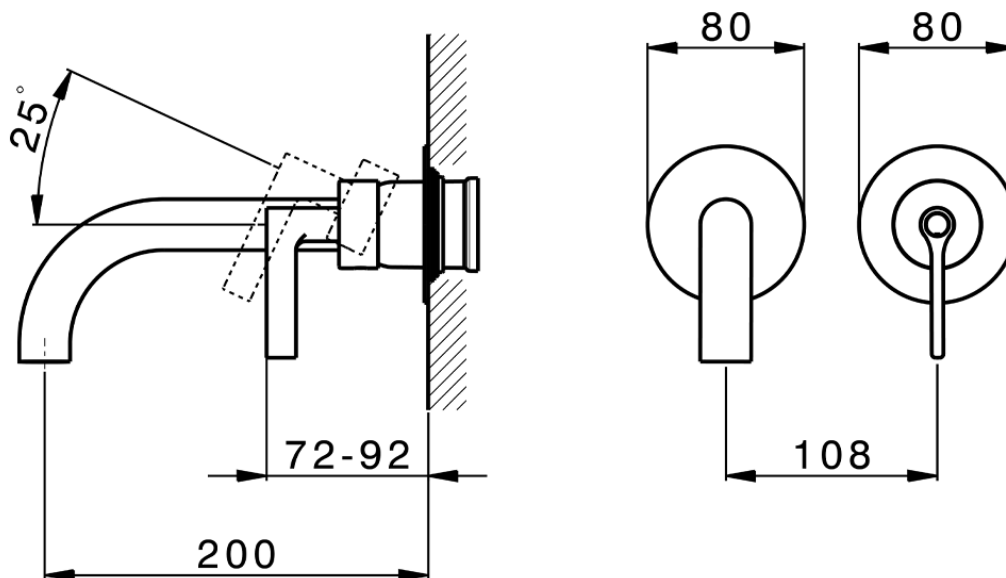

## Exposed part for single lever washbasin valve GRACE\_GC005510

GC005510

<https://en.cisal.it/exposed-part-for-single-lever-washbasin-valve-grace-gc005510>

2026-05-17