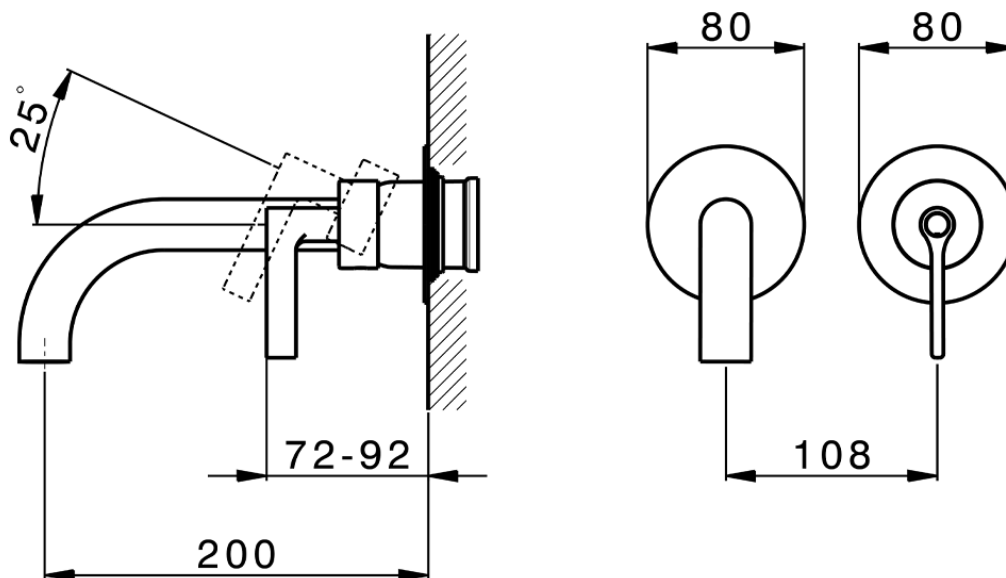

Exposed part for single lever washbasin valve GRACE_GC005510

GC005510

<https://en.cisal.it/exposed-part-for-single-lever-washbasin-valve-grace-gc005510>

2026-06-13