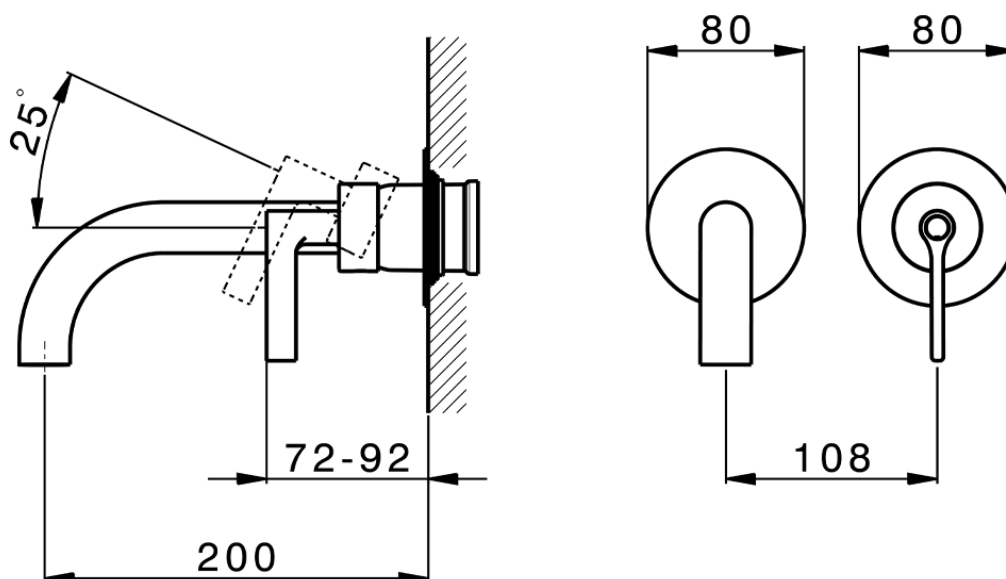

**Exposed part for single lever washbasin valve GRACE\_GC005510**

GC005510

<https://en.cisal.it/exposed-part-for-single-lever-washbasin-valve-grace-gc005510>

2026-04-06