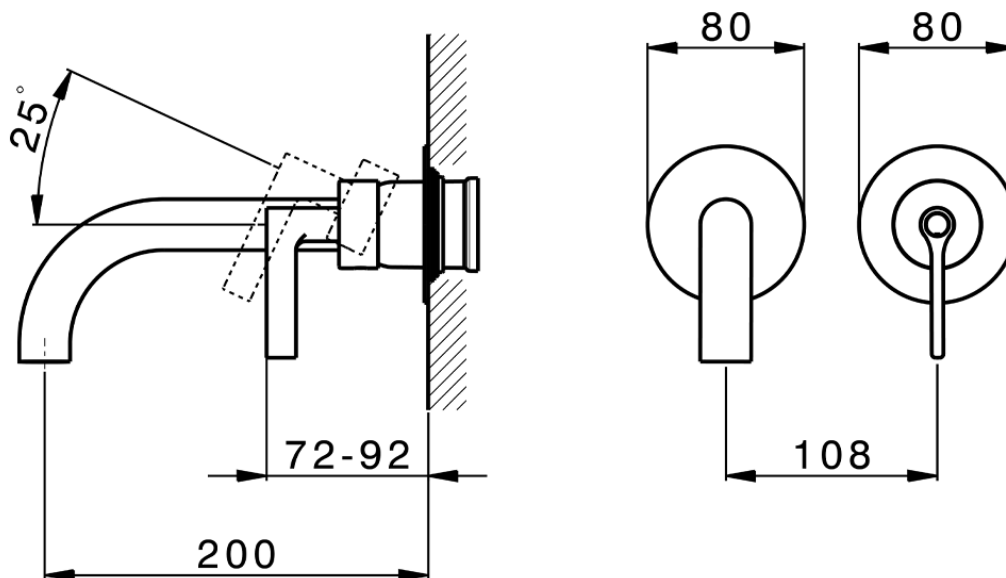

## Exposed part for single lever washbasin valve GRACE\_GC005510

GC005510

<https://en.cisal.it/exposed-part-for-single-lever-washbasin-valve-grace-gc005510>

2026-04-26