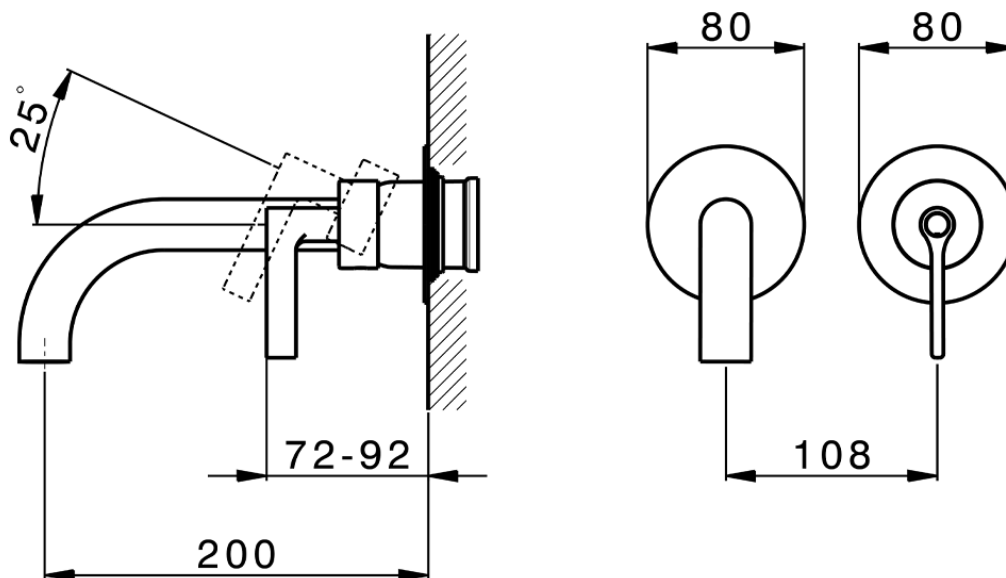

## Exposed part for single lever washbasin valve GRACE\_GC005510

GC005510

<https://en.cisal.it/exposed-part-for-single-lever-washbasin-valve-grace-gc005510>

2026-06-14