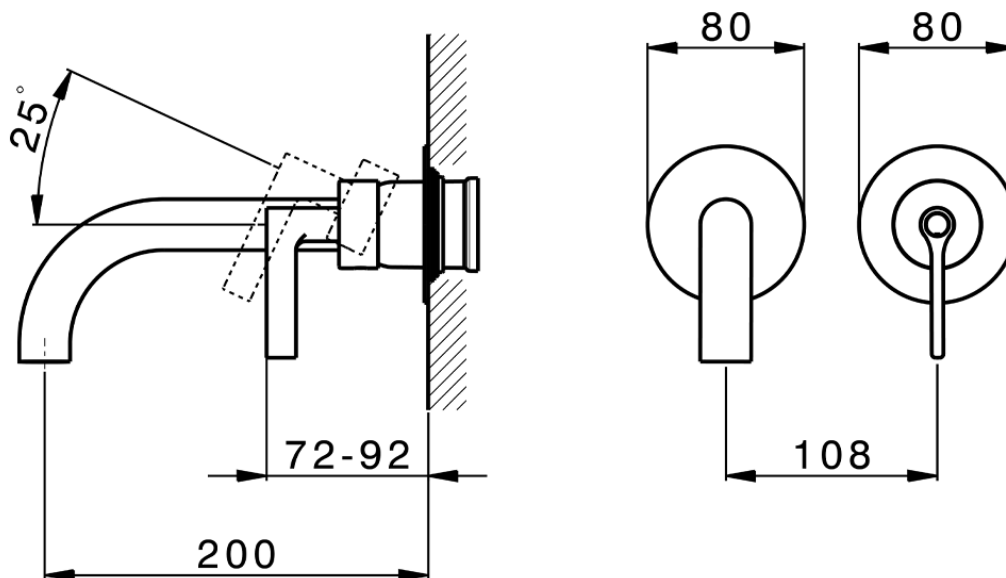

Exposed part for single lever washbasin valve GRACE_GC005510

GC005510

<https://en.cisal.it/exposed-part-for-single-lever-washbasin-valve-grace-gc005510>

2026-05-17