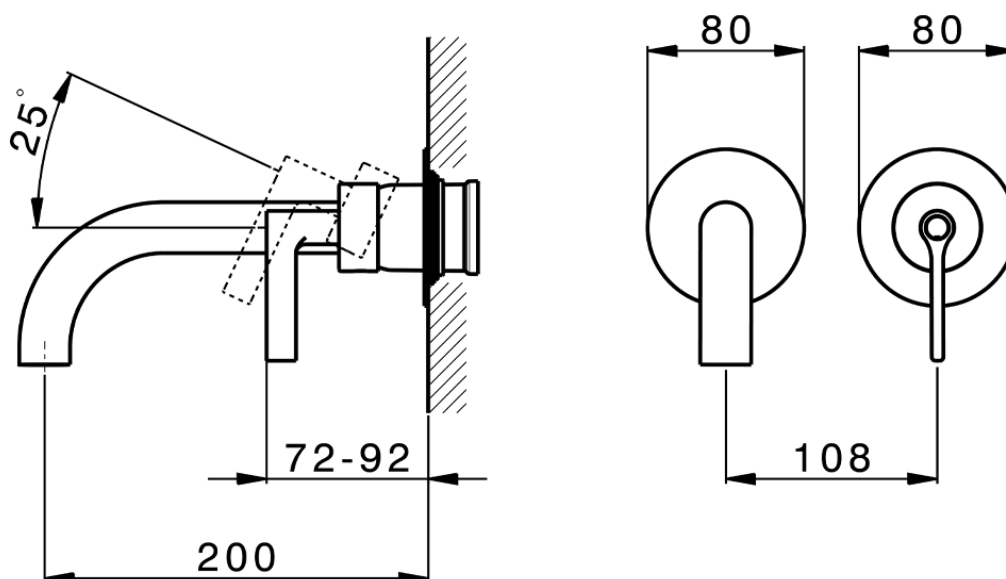

Exposed part for single lever washbasin valve GRACE_GC005510

GC005510

<https://en.cisal.it/exposed-part-for-single-lever-washbasin-valve-grace-gc005510>

2026-04-06