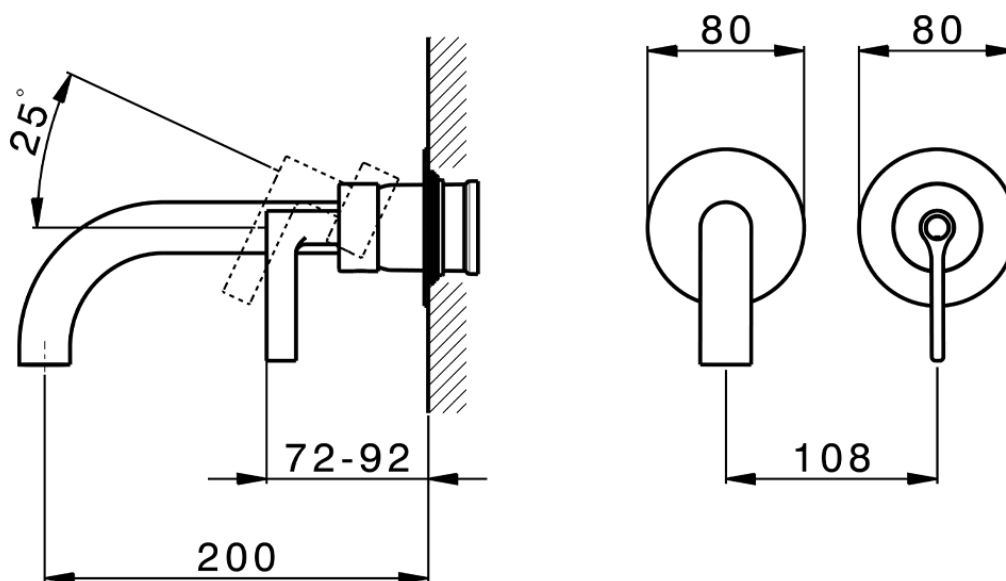

Exposed part for single lever washbasin valve GRACE_GC005510

GC005510

<https://en.cisal.it/exposed-part-for-single-lever-washbasin-valve-grace-gc005510>

2026-06-13