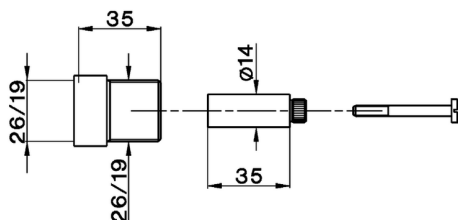

Extension COMPONENTS_ZA007500

MODEL **ZA007500**

Extension, for central concealed diverter art.20

AVAILABLE FINISHINGS

-  **21** 21 Chrome
-  **24** 24 Gold

CHARACTERISTICS

2026-02-03