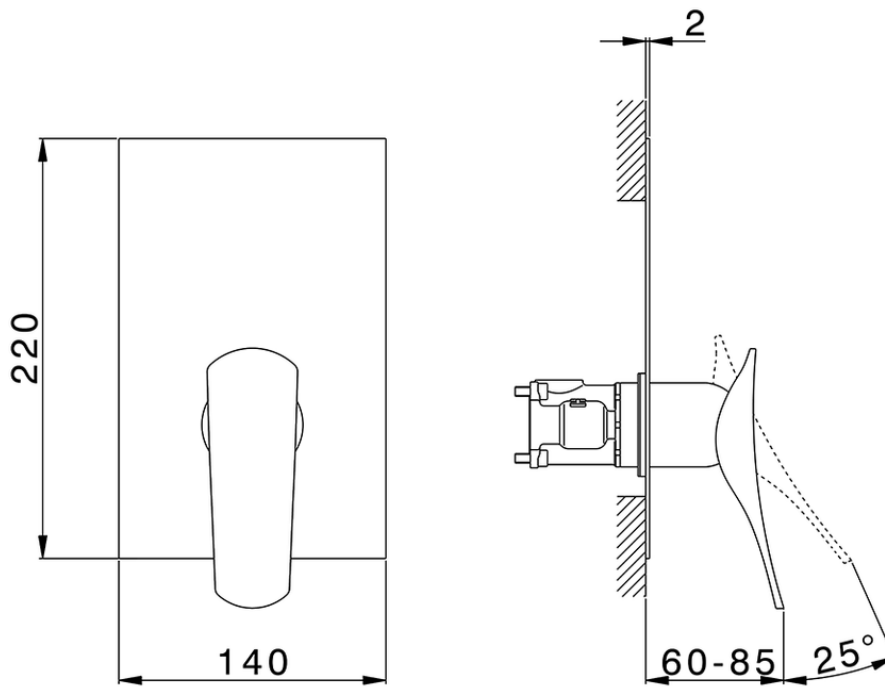

Exposed part for Single Lever One Box Valve ONE BOX_RA0BM010

RA0BM010

<https://en.cisal.it/exposed-part-for-single-lever-one-box-valve-one-box-ra0bm010>

ZA00B031

<https://en.cisal.it/one-box-universal-concealed-part-one-box-za00b031>