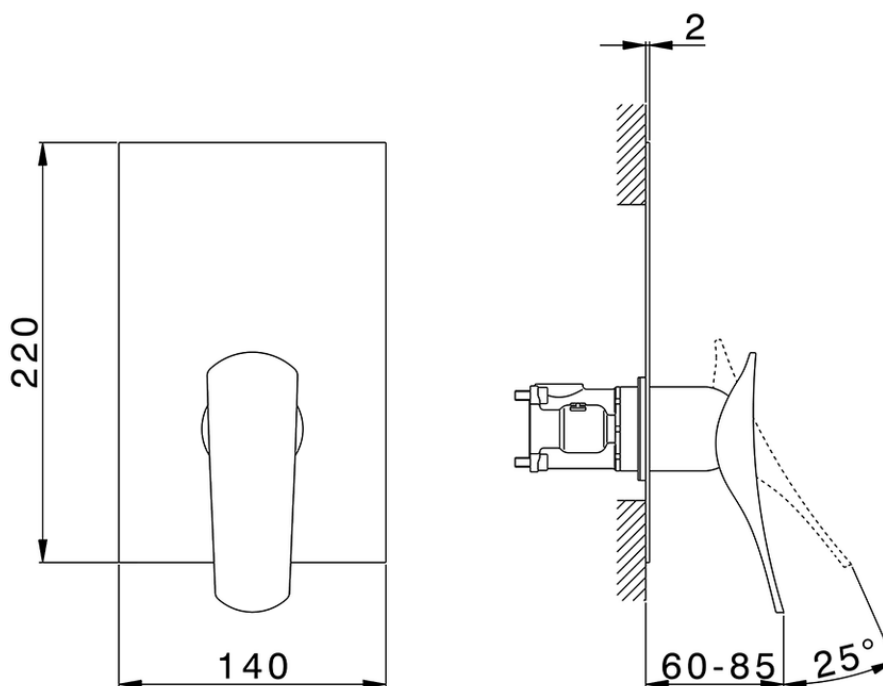

Exposed part for Single Lever One Box Valve ONE BOX_RA0BM010

RA0BM010

<https://en.cisal.it/exposed-part-for-single-lever-one-box-valve-one-box-ra0bm010>

ZA00B031

<https://en.cisal.it/one-box-universal-concealed-part-one-box-za00b031>