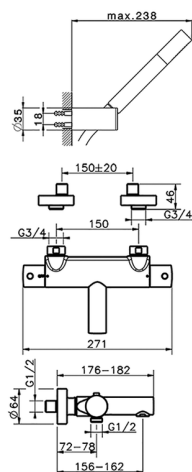

## Thermostatic bath mixer, with shower set SLIM\_SMD23010

MODEL **SMD23010**

Thermostatic bath mixer, with shower set, wall mounted handshower bracket, Brass minimalistic one spray handshower, 150 cm smooth SUPREME Flexible Hose

### CHARACTERISTICS

Cartridge Spare Parts **24.04A.PP**  
**8x20 Plus P Thermostatic Valve**