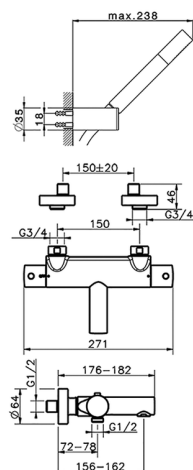

Thermostatic bath mixer, with shower set SLIM_SMD23010

MODEL **SMD23010**

Thermostatic bath mixer, with shower set, wall mounted handshower bracket, Brass minimalistic one spray handshower, 150 cm smooth SUPREME Flexible Hose

AVAILABLE FINISHINGS

-  **21** 21 Chrome
-  **2B** 2B Polished Nickel
-  **40** 40 Matt Black
-  **4Q** 4Q Matt White

CHARACTERISTICS

Cartridge Spare Parts **24.04A.PP**
8x20 Plus P Thermostatic Valve

DeviaStop