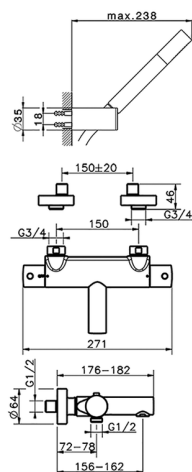

Thermostatic bath mixer, with shower set SLIM_SMD23010

MODEL **SMD23010**

Thermostatic bath mixer, with shower set, wall mounted handshower bracket, Brass minimalistic one spray handshower, 150 cm smooth SUPREME Flexible Hose

AVAILABLE FINISHINGS

-  **21** 21 Chrome
-  **2B** 2B Polished Nickel
-  **40** 40 Matt Black
-  **4Q** 4Q Matt White

CHARACTERISTICS

Cartridge Spare Parts **24.04A.PP**
8x20 Plus P Thermostatic Valve

DeviaStop