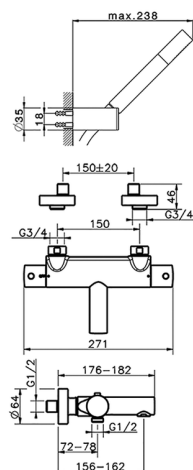

## Thermostatic bath mixer, with shower set SLIM\_SMD23010

MODEL **SMD23010**

Thermostatic bath mixer, with shower set, wall mounted handshower bracket, Brass minimalistic one spray handshower, 150 cm smooth SUPREME Flexible Hose

### CHARACTERISTICS

Cartridge Spare Parts **24.04A.PP**  
**8x20 Plus P Thermostatic Valve**