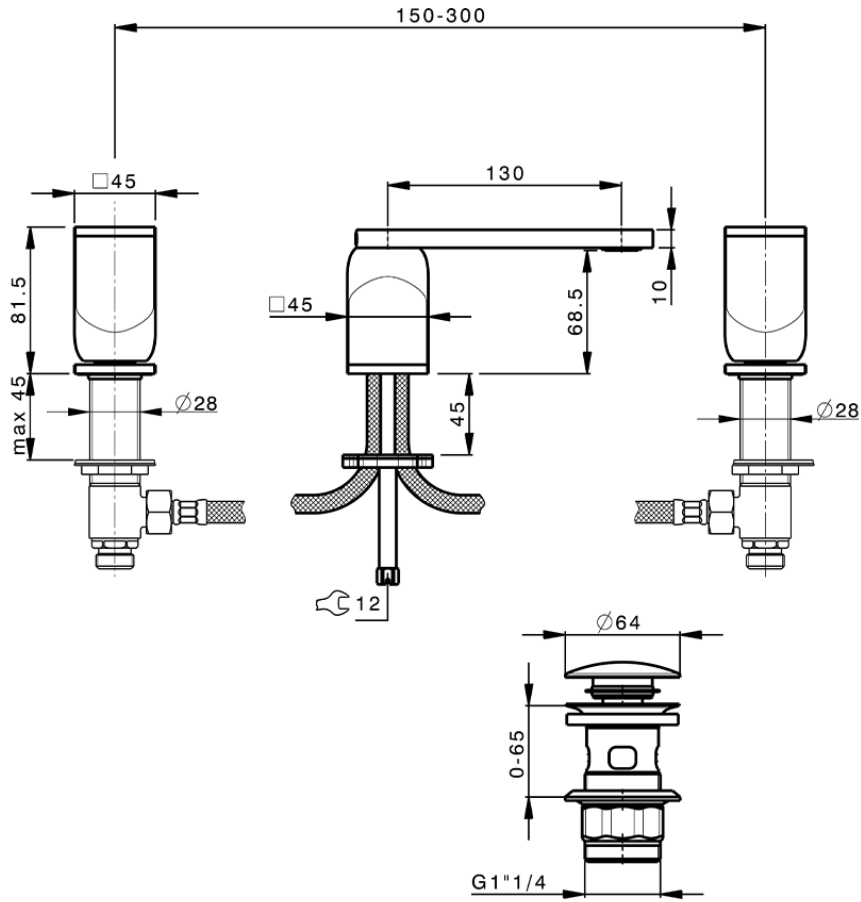

## 3 hole washbasin mixer HI-RISE\_RM001020

RM001020

<https://en.cisal.it/3-hole-washbasin-mixer-hi-rise-rm001020>

2026-04-27