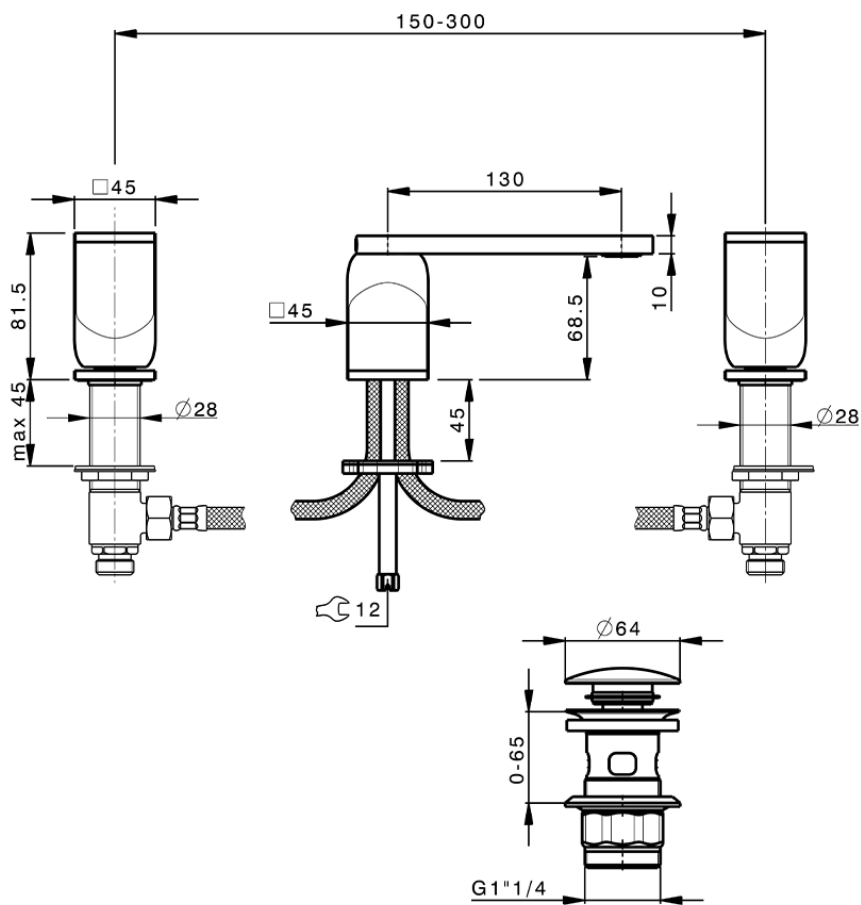

## 3 hole washbasin mixer HI-RISE\_RM001020

RM001020

<https://en.cisal.it/3-hole-washbasin-mixer-hi-rise-rm001020>

2026-04-06