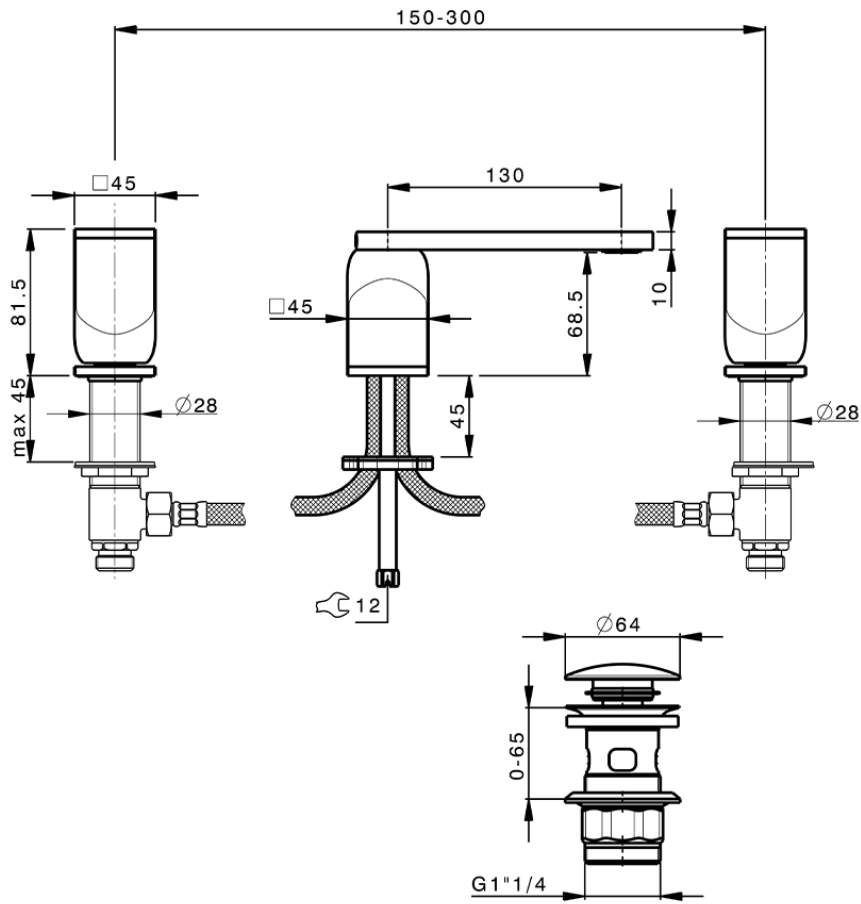

3 hole washbasin mixer HI-RISE_RM001020

RM001020

<https://en.cisal.it/3-hole-washbasin-mixer-hi-rise-rm001020>

2026-06-14